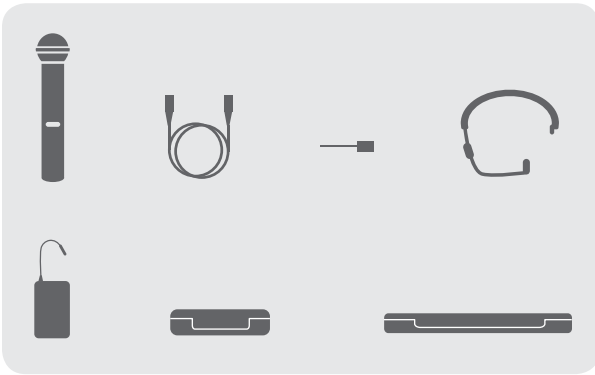

Technical Specifications

Note: All specifications are subject to change.

Performance Gear® Wireless

- Available Frequencies: between 536 - 865 MHz (available frequencies depend on applicable regulations in country where system is used)
- Operating Range: 250 ft. (75m) under typical conditions
- Audio Frequency Response: 45 to 15,000 Hz +/- 4 dB (overall system frequency response depends on microphone element)
- Transmitter RF Output Power: 10 mW typical
- Audio Output Connector: XLR balanced and 1/4" unbalanced
- Maximum Output Level: -19 dBV (XLR), -5 dBV (1/4") (ref. +/- 33 kHz deviation, 1 kHz tone)
- Battery Life: up to 8 hours with a 9V battery
- Dynamic Range: >100 dB, A-weighted
- System Distortion: .5% typical (ref. +/- 33 kHz deviation, 1 kHz modulation)

Note: Performance may vary depending on country regulations and operating environment.

PG88 Dual Receiver

Up to 8 compatible systems*
1/4" and XLR audio outputs
Microprocessor-controlled
internal antenna diversity