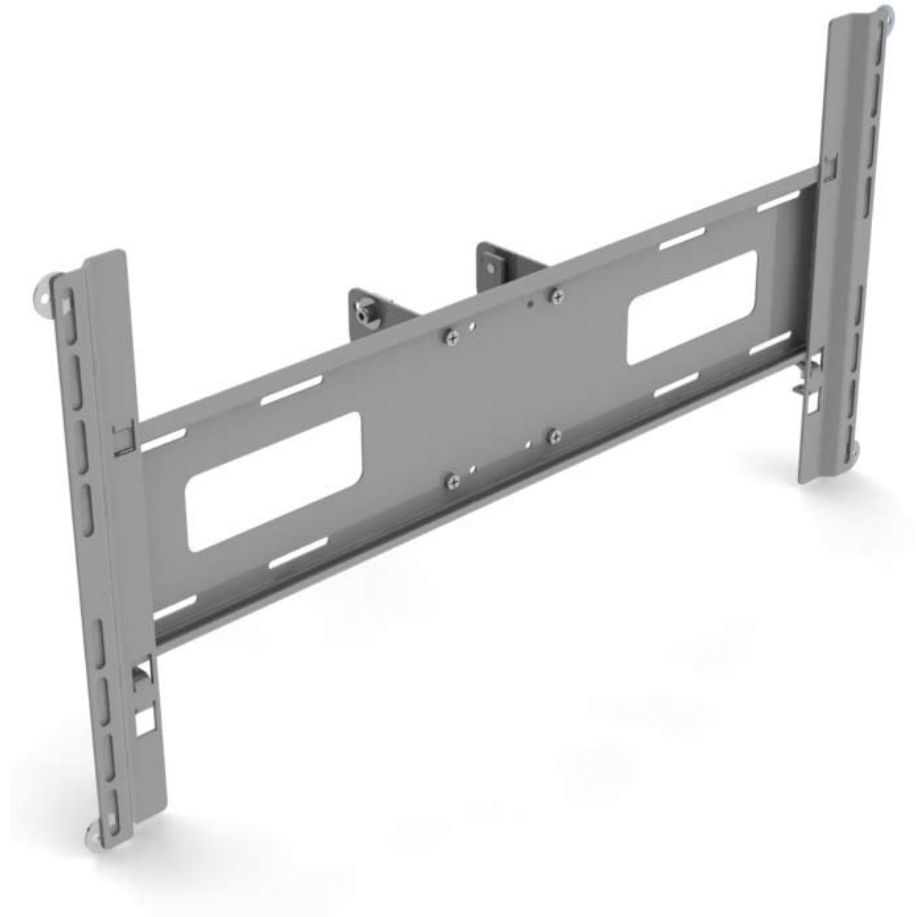

# SMS FLATSCREEN H2 UNISLIDE

## The Link.

SMS Flatscreen H2 Unislide is the essential link between your heavy screen and your bracket. The universal slide fits most screens up to 50 kg. SMS Flatscreen H2 Unislide is easy to mount and can be effortlessly removed and attached to most of our other brackets and brackets for heavier screens.

- |                               |  |                              |  |
|-------------------------------|--|------------------------------|--|
| <input type="radio"/> Ceiling | <input checked="" type="radio"/> <b>Heavy weight</b> | <input type="radio"/> Fixed  | <input type="radio"/> Variable                   |
| <input type="radio"/> Wall    | <input type="radio"/> Middle weight                  | <input type="radio"/> Swivel | <input checked="" type="radio"/> <b>UniSlide</b> |
| <input type="radio"/> Floor   | <input type="radio"/> Light weight                   | <input type="radio"/> Tilt   | <input type="radio"/> Hidden                     |
| <input type="radio"/> Table   |  | <input type="radio"/> 3D     | <input type="radio"/> Double                     |
|                               |  | <input type="radio"/> Mobile |  |