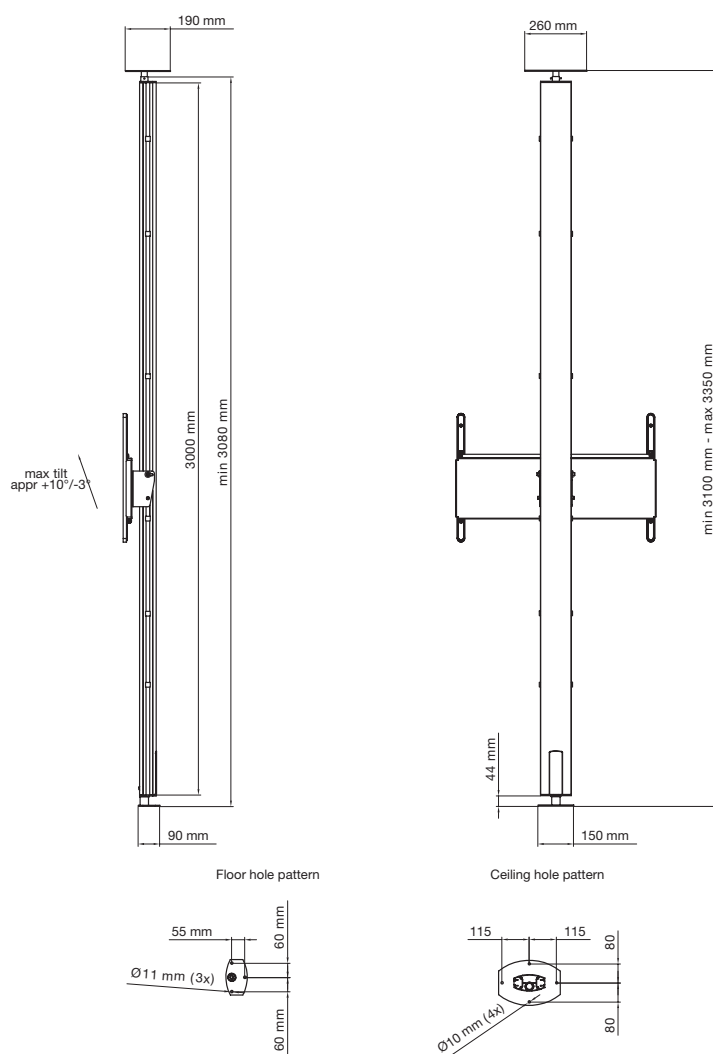

SMS FLATSCREEN CFH ST3000

INFO

- Color: Black or Aluminium/silver.
- Max load: 100 kg
- Weight: 25 kg
- Length (pillar): 3000 mm
- Total length: 3304 mm (+/-25 mm).
- Swivel & Tilt: The screen can be swivelled app 20° and be tilted +10°/-3°.
- Adjustable: The bracket can be swiveled +/-180°.

Optional: Shelves (page 6:S2), SMS Flatscreen H2 Unislide (if you are to use more than one screen on the bracket.)

Require Universalslide: SMS Flatscreen H2 Unislide (Included).
Vesa standrad: 200x200/400x200/400x400/600x400/800x400 and screens with max hole pattern: 800x500 mm.

NOTE: SMS Flatscreen H Unislide is **NOT** compatible with this bracket.

ART. NO

ART. NO	DESCRIPTION
PL071003EU	SMS Flatscreen CFH ST3000 Black EU
PL071003	SMS Flatscreen CFH ST3000 Black
PL071004EU	SMS Flatscreen CFH ST3000 A/S EU
PL071004	SMS Flatscreen CFH ST3000 A/S

EU in the article number shows that the bracket is delivered with an EU socket. Without EU shows that the bracket is delivered without socket.

SMART MEDIA SOLUTIONS

www.SmartMediaSolutions.se