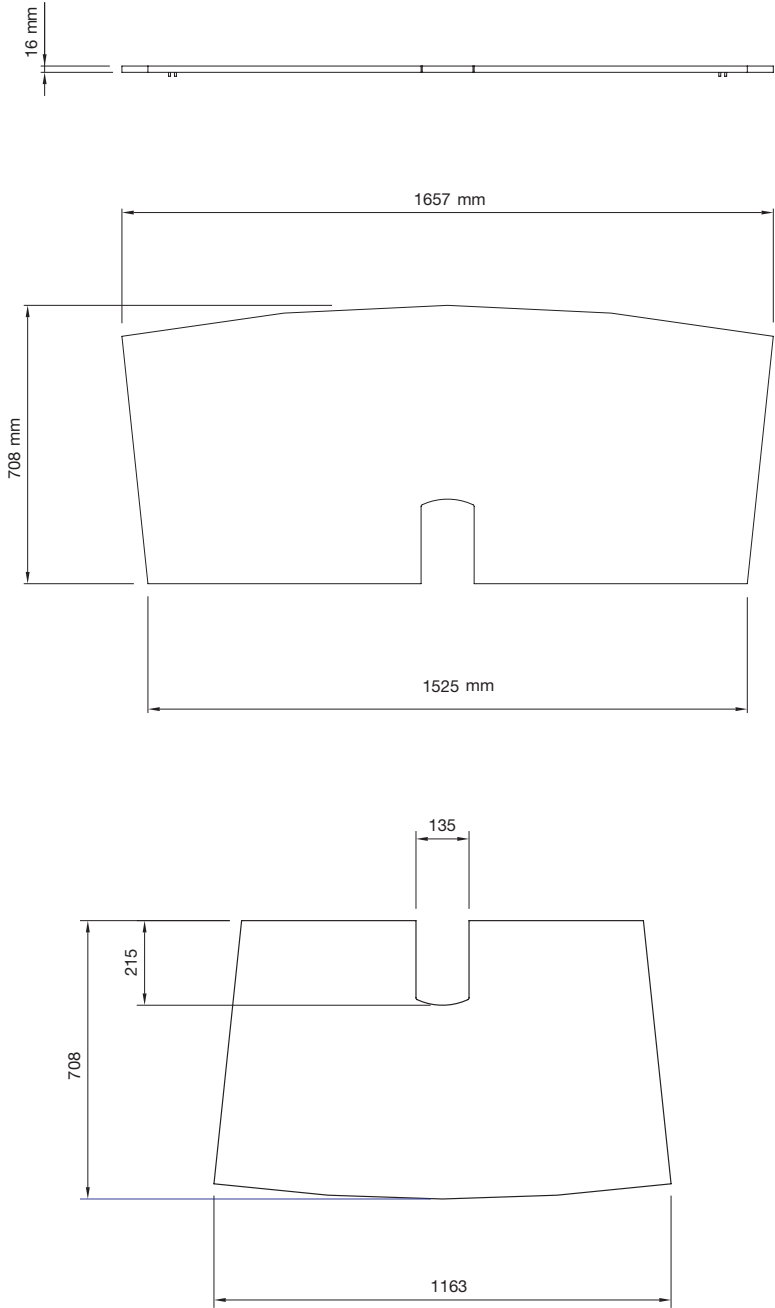

CONFERENCE BASE SHELVES H/M

INFO

- Colour: Black, birch and beech.

ART. NO

- PL200031
- PL200032
- PL200033

DESCRIPTION

- Flatscreen base shelves H Black
- Flatscreen base shelves H Beech
- Flatscreen base shelves H Birch

SMART MEDIA SOLUTIONS

www.SmartMediaSolutions.se