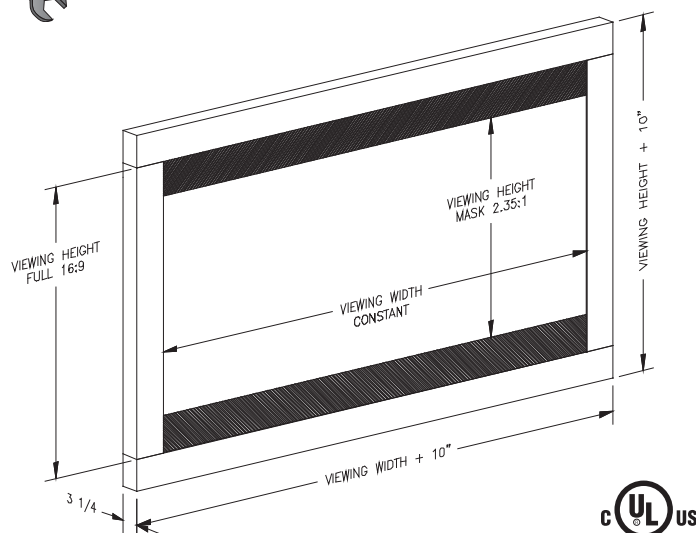

## Horizontal Fixed Frame Automated Masking System

Without AutoMask

With AutoMask

The advanced engineered AutoMask-H series Theater Masking Screens are designed for Multi-Purpose room environments. Created for the discriminating viewer that demands the HD experience, Vutec's AutoMask-H series delivers unparalleled performance.

The AutoMask-H series features the ability to mask a standard (16:9) HDTV image from both top and bottom to create a theater experience while watching your favorite film in the traditional wide screen movie format (2.35:1).

### DIAGONAL SIZES

HDTV (16:9) : 92" - 123"

Widescreen (2.35:1) : 87" - 116"

HDTV (16:9) : 92" - 118"

Widescreen (2.35:1) : 87" - 112"