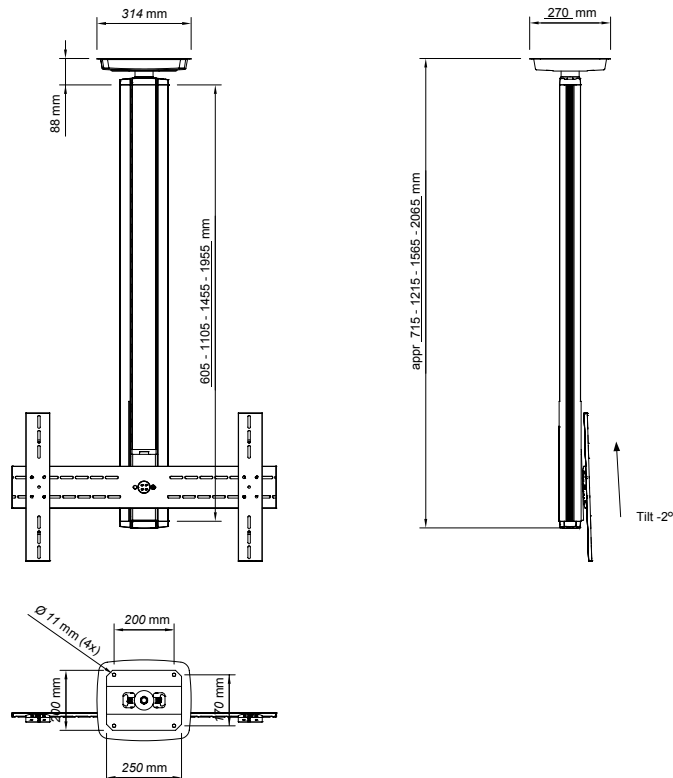

SMS FLATSCREEN X - CH S605/1105/1455/1955

INFO

- Finish: A/W (Aluminium/white).
- Max. load: 50 kg/screen. The optional accessory SMS X H+ Unislide enables the bracket to bear up to 100 kg.
- Length (column): 605, 1105, 1455 or 1955 mm.
- Swivel: +/-180°.

Delivered as standard with our Unislide – SMS X H Unislide, which can be used with all VESA standards from 200 x 200 to 800 x 400 mm. (Screens ~40-55"). The SMS X H+ Unislide is available as an option. This can be used with all VESA standards from 200 x 200 to 1200 x 700 mm. (Screens ~60-80").

ART. NO

ART. NO	DESCRIPTION
PD061001-P0	SMS Flatscreen X CH S605 A/W
PD061002-P0	SMS Flatscreen X CH S1105 A/W
PD061003-P0	SMS Flatscreen X CH S1455 A/W
PD061004-P0	SMS Flatscreen X CH S1955 A/W

DESCRIPTION

ACCESSORIES:

ART. NO	DESCRIPTION
PD100001	SMS Power Socket EU (Schuko)
PD100002	SMS Power Socket CH
PD100003	SMS Power Socket UK
PD210002	SMS X H+ Unislide*
PD300005-PO	SMS X Shelf White*
PD300006-P0	SMS X Shelf Oak*
PD300007-P0	SMS X Shelf Walnut*
PD400001	SMS X Media Box White*
PD400003	SMS X Media Box Oak*
PD400004	SMS X Media Box Walnut*
PD410001	SMS X Media Box Rack Accessory*

*More information in separate product sheet.

SMART MEDIA SOLUTIONS

www.SmartMediaSolutions.se