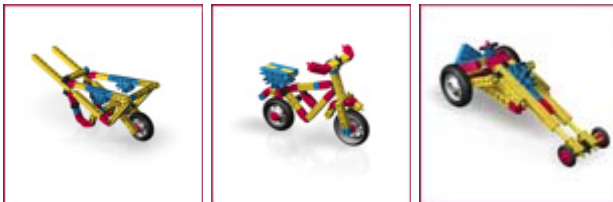

Sample Models