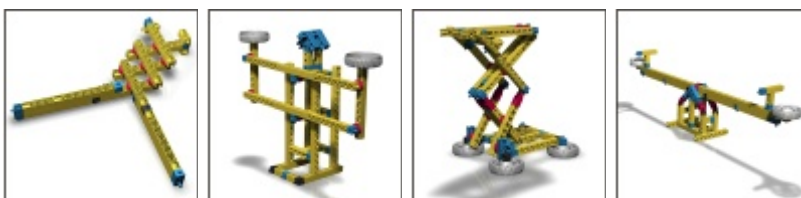

Ages 6
& up

Linkages

Mechanical Science!

Model ENG-M02

Learn how by connecting many levers together you can create models with complex motion. Learn how such links can be applied on various machines and build 6 working models including a mechanical extendable arm, a lifting platform, a pantograph, a moving figures toy, a folding ladder and a parallel weighting scale. A 40 page activity book is included with innovative experiments and detailed explanation of the different technological principles applied!

Sample Models

Click on a thumbnail above to view a larger image.

WARNING CHOKING HAZARD - Small Parts

Not for Children under 3 yrs.