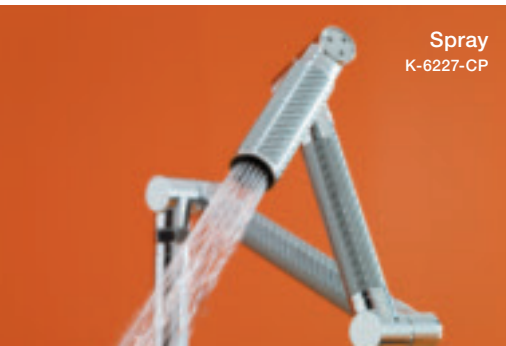

Karbon wall-mount
kitchen sink faucet.
K-6228

* See page 31 for color finish options.

Aerated
K-6227-CP

Spray
K-6227-CP

K-6227-CP

Karbon™

The Karbon faucet's five pivoting joints offer limitless flexibility and precise adjustment to height or direction. The sleek joystick can be placed to the left or right of the faucet, offering yet another dimension of control. Intuitively responsive to the touch, the faucet directs the stream or spray function with complete precision, giving you total mastery of the water. By bringing this new level of control, the Karbon faucet changes the very nature of how work gets done in the kitchen.

The Simplicite kitchen sink faucet with pull-down sprayhead exudes an approachable, simple elegance that adapts easily to a wide variety of styles and is equipped with the latest functional features. Extremely versatile, its pull-down sprayhead is easily maneuvered to perform a variety of cleanup tasks. The high-arch spout design provides comfortable clearance for filling and cleaning large pots to improve workflow and efficiency, while sleek, fluid lines make the faucet itself easy to clean.