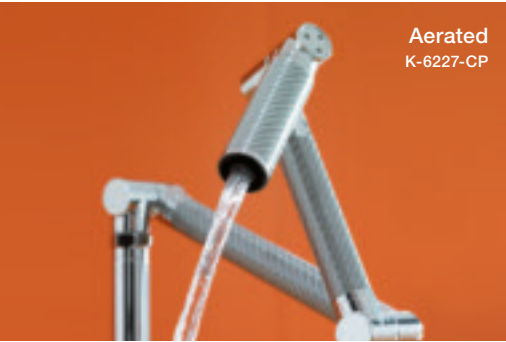

Aerated
K-6227-C15-BV

Spray
K-6227-C15-BV

K-6227-C12-CP

Karbon™

Unprecedented functionality and ease of use serve as the inspiration for the Karbon articulating faucet's unconventional modern design. You get all the versatile mobility of a pull-down faucet, but unlike many pull-down faucets, the five pivoting joints of Karbon allow you to precisely position the water stream and then have both hands free. This truly unique feature is what sets this faucet apart from other faucets, leaving the user to easily multitask, thereby increasing productivity in the kitchen. Karbon gets its name from the surprisingly lightweight, yet incredibly strong material of which it is predominately comprised. Available in an array of compelling finishes and finish combinations*, Karbon faucet's unique visual allure reinforces contemporary aesthetics. The Karbon articulating faucet by Kohler. One faucet. Infinite possibilities.

Karbon wall-mount
kitchen sink faucet.
K-6228

* See page 31 for color finish options.

Aerated
K-6227-CP

Spray
K-6227-CP

K-6227-CP

Karbon™

The Karbon faucet's five pivoting joints offer limitless flexibility and precise adjustment to height or direction. The sleek joystick can be placed to the left or right of the faucet, offering yet another dimension of control. Intuitively responsive to the touch, the faucet directs the stream or spray function with complete precision, giving you total mastery of the water. By bringing this new level of control, the Karbon faucet changes the very nature of how work gets done in the kitchen.