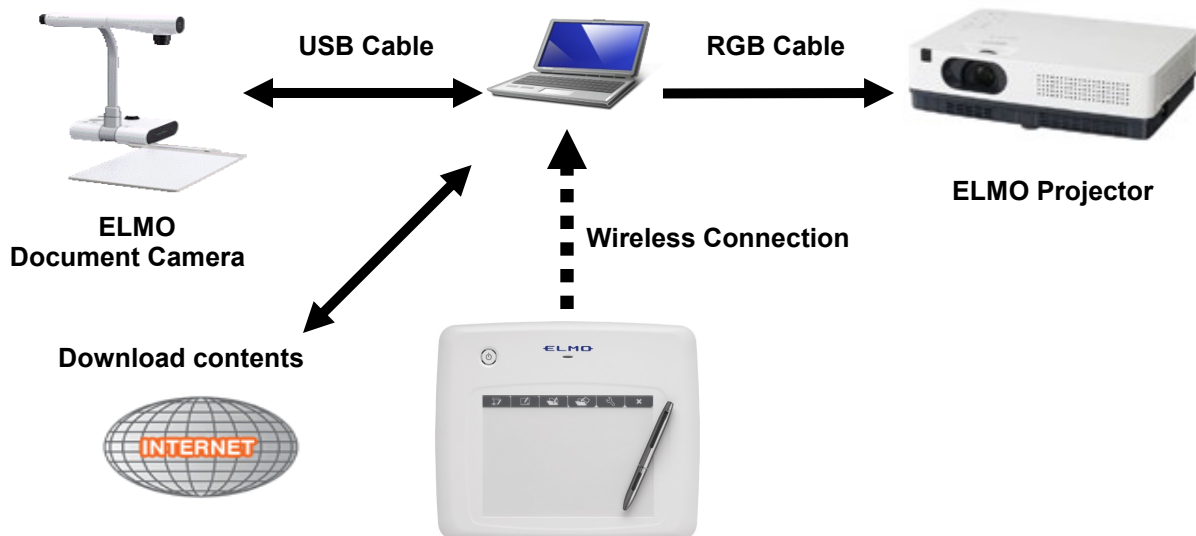

Product Specifications

Model Name	CRA-1
Operating Temperature	0 to 40°C
Communication Range	Approx. 50 feet (differs depending on the usage conditions)
Power Supply	Lithium-ion battery
Continuous Operation Time	Approx. 16 hours (differs depending on the usage conditions)
Auto Power Off Time	Approx. 30 minute
Full Charging Time	Approx. 4 hours
Consumption Current	When using USB 5 V 500 mA When using lithium-ion battery 3.7 V 60 mA
Computer Model	IBM compatible computer equipped with a standard USB port and CD-ROM drive. (Operation is not guaranteed for all computer environments.)
Compatible OS	Windows 7 (32bit) / Vista SP1 (32bit) / XP SP2 (32bit)
External Dimensions	W12 3/8" x D10 1/8" x H7/8"
Weight	1.48 lbs. (including Tablet, Pen, Wireless adapter, AAA battery, and Lithium-ion battery for tablet)

Total Classroom Solution

ELMO USA Corp.

Headquarters

1478 Old Country Road
Plainview, NY 11803-5034, U.S.A.
Tel. (516) 501-1400 Fax. (516) 501-0429
E-mail : elmo@elmousa.com
Web : <http://www.elmousa.com>

West Coast Branch

Cypress Pointe Business Park
5676 Corporate Avenue
Cypress, CA 90630, U.S.A.
Tel. (714) 828-8457 Fax. (714) 828-8429