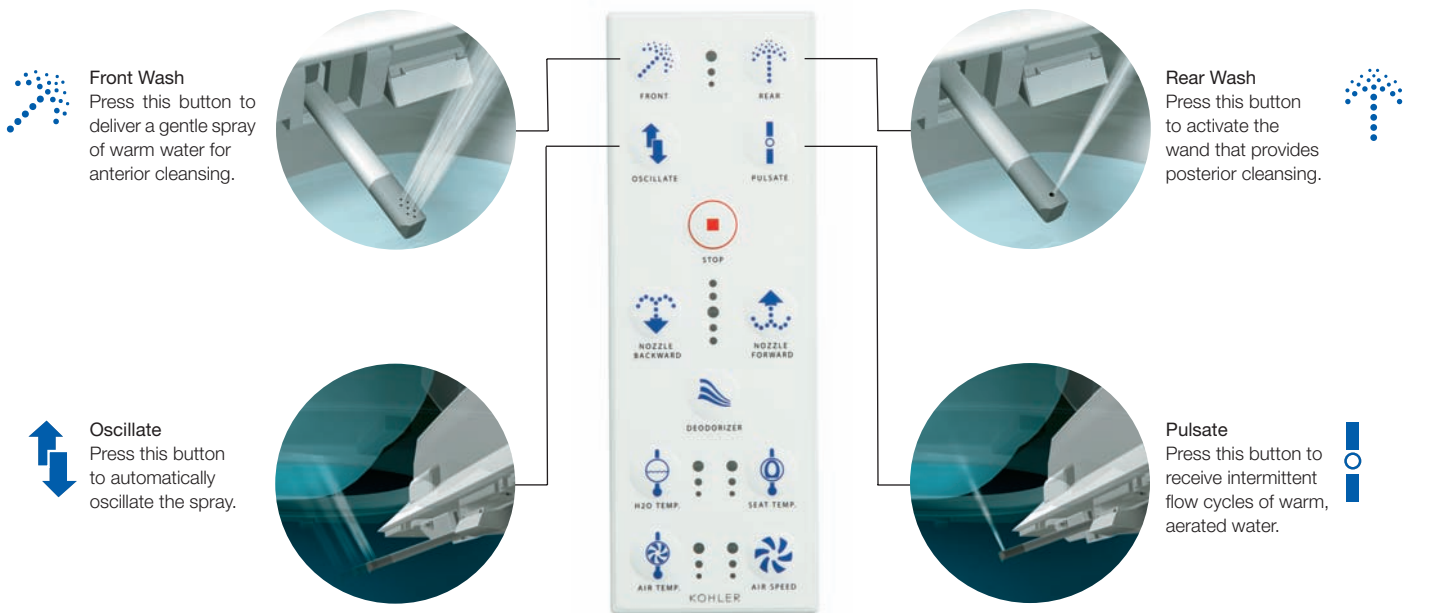

(A)

C³™ Toilet Seats

Featuring convenient, easy-to-operate controls, C³ seats allow users to position and activate two wands for anterior and posterior hygiene, adjust the water spray for oscillating or pulsating motion, and choose comfortable temperature settings. With sensor-activated night lights and Quiet-Close™ technology, these heated multifunctional seats bring cleanliness, comfort and confidence to your daily routine.

Hydro-cleansing at your fingertips

Available in models with in-line heat or tank heat to ensure a comfortably warm water temperature, these innovative toilet seats are engineered to use the naturally soothing quality of water as a refreshing alternative to toilet tissue. With the simple touch of a button, you can activate the following features of your C³™ toilet seat:

- Stop**
At any given time, press this button to deactivate performance features.
- Nozzle Backward**
This button allows you to move both hydro-cleansing wands backward.
- Nozzle Forward**
This button enables you to move both hydro-cleansing wands forward.
- Deodorizer**
Press this button to eliminate odors by drawing air through a built-in filter.
- H2O Temp**
Press this button to adjust the water temperature to your desired warmth.
- Seat Temp**
Press this button to increase or decrease the heated seat temperature.
- Air Temp**
Press this button to adjust the warm air temperature that initiates partial drying.
- Air Speed**
Press this button to increase or decrease the speed of the warm air feature.

Cachet® Quiet-Close elongated toilet seat with Quick-Release functionality in White
K-4636-0 (shown)
K-4639 round-front
 Polypropylene

Zofa Quiet-Close elongated toilet seat with Quick-Release functionality in White
K-4763-0 (shown)
K-4764 round-front
 Polypropylene