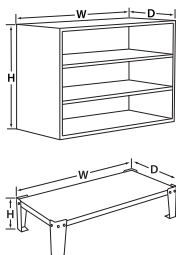

AD3511PAST

AD3517BS

Optional Base Stands for 12"- and 18"-deep Stackable Cabinets provide eight more inches of height for easier, more comfortable access to lower shelves

For secure stacking, special feet nest into recessed dimples in the top of the cabinets

ACS4P62

Lockable latch rotates and recesses into door when closed for flush look and won't snag clothing

Stackable Cabinets

- Increased storage capacity for AkroDrawers by providing more space to organize and color code inventory
- Units can be safely stacked up to three high
- Available in two sizes – one for 12" AkroDrawers and one for 18" AkroDrawers
- Optional 8" high Base Stands
- Durable powder-coated finish
- Cabinets ship fully assembled
- Color: Textured Putty

Textured Putty

Secure Mini-Cabinets

- Lockable cabinet provides secure storage for sensitive supplies
- Made from 18-gauge steel
- Wall mountable
- Features four adjustable shelves with fully louvered panel built into back for hanging AkroBins®
- Accommodates 12" AkroDrawers
- Available with a quick-view door or solid door
- Foam gasket around door frame seals out dust
- Welded frame and durable powder-coated finish
- Ships fully assembled
- Color: Textured Putty