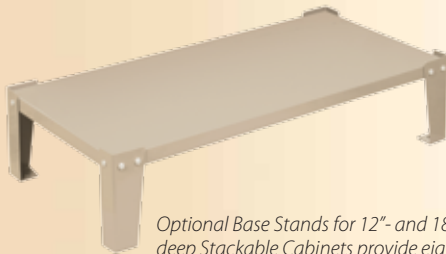

Specify drawer color when ordering: Red, Blue, Yellow, Gray or Crystal Clear. Only one color per unit.

Stackable Cabinet 35"W x 17"D x 22"H (Textured Putty)

Model No.	Description	Drawer Dimensions			Shelf Dimensions			Qty. of Drawers	Drawer Color
		L	W	H	D	L	H		
AD3517P	Stackable Cabinet with no AkroDrawers	—	—	—	17"	34"	4 ¹ / ₁₆ "	—	—
AD3517P68	Stackable Cabinet with 31168 AkroDrawers	17 ⁵ / ₈ "	5 ⁹ / ₁₆ "	4 ⁵ / ₈ "	17"	34"	4 ¹ / ₁₆ "	24	B, CRY
AD3517P88	Stackable Cabinet with 31188 AkroDrawers	17 ⁵ / ₈ "	8 ³ / ₈ "	4 ⁵ / ₈ "	17"	34"	4 ¹ / ₁₆ "	16	B, CRY
AD3517PAST	Stackable Cabinet with 31168 & 31188 AkroDrawers	17 ⁵ / ₈ "	5 ⁹ / ₁₆ "	4 ⁵ / ₈ "	17"	34"	4 ¹ / ₁₆ "	12	B, CRY
		17 ⁵ / ₈ "	8 ³ / ₈ "	4 ⁵ / ₈ "	17"	34"	4 ¹ / ₁₆ "	8	B, CRY

Specify drawer color when ordering: Blue or Crystal Clear. Only one color per unit.

Optional Base Stands for Stackable Cabinets

Model No.	Description	Dimensions			Colors
		L	W	H	
AD3511BS	Base Stand for 11" Stackable Cabinet	35 ¹ / ₄ "	11 ¹ / ₄ "	8"	Textured Charcoal Gray or Textured Putty
AD3517BS	Base Stand for 17" Stackable Cabinet	35 ¹ / ₄ "	17 ¹ / ₄ "	8"	Textured Charcoal Gray or Textured Putty

Light assembly required.

Color code: B=Blue, CRY=Crystal Clear, GRY=Gray, R=Red, Y=Yellow

Optional Base Stands for 12"- and 18"-deep Stackable Cabinets provide eight more inches of height for easier, more comfortable access to lower shelves