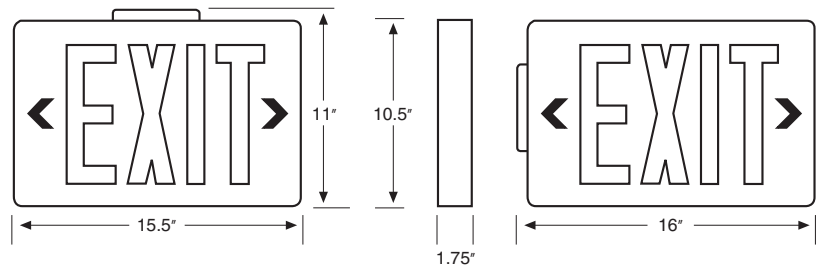

FEATURES

AC only or self-powered models

Universal 120/277 VAC operation on all exits

Long-life Ni-CAD battery

LED energy savings

Universal canopy included

Curved design

Spec grade

Universal K/O chevrons

DIMENSIONS

Optional self-diagnostic/self-test feature offers the ultimate in worry-free maintenance and reliability.

Ordering Information

Series	Number of faces	Letter Color	Housing Finish	Face Color	Operation
NYKXTEU	1-Single Face	R -Red	A -Brushed Aluminum	A -Brushed Aluminum	Blank -AC only
	2-Double Face	G -Green	B -Black	B -Black	EM -Battery Backup
			W -White	W -White	EMSDT -Battery Backup with Self-Diagnostic feature