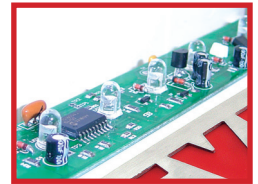

Universal K/O chevrons

DIMENSIONS

Optional self-diagnostic/self-test feature offers the ultimate in worry-free maintenance and reliability.

Ordering Information

Series	Number of faces	Letter Color	Housing Finish	Face Color	Operation
NYKXTEU	1-Single Face	R -Red	A -Brushed Aluminum	A -Brushed Aluminum	Blank -AC only
	2-Double Face	G -Green	B -Black	B -Black	EM -Battery Backup
			W -White	W -White	EMSDT -Battery Backup with Self-Diagnostic feature