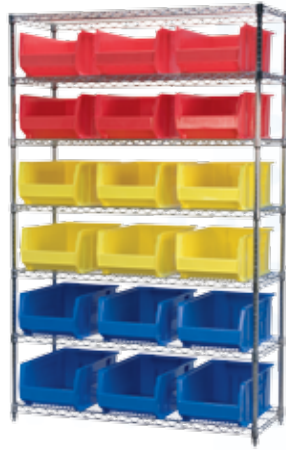

AkroBin®
Wire Systems