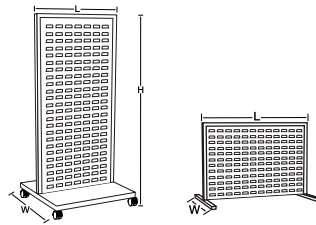

Ideal For the Healthcare Industry!

insight
by Akro-Mils

30553B1

Mobile Floor Unit

- Organize, share and transport supplies and products
- Perfect for "high demand" items
- Panel locks into posts on base easily and without tools
- Four bin size packages available
- Weight Capacity 150 lbs.

30536A1

Wall Unit

- Free up valuable workspace
- Clean, sleek look with a white powder-coated finish
- Four bin size packages available
- Weight capacity 50 lbs.

**30636 Beige Louvered Panel
Shown with 305A3 Bins**

Louvered Panel Combinations

- Louvers securely support InSight™ bins
- Use alone or side-by-side with additional louvered panels
- Easy, one-person assembly

products
related products

Maximize your organization options with: