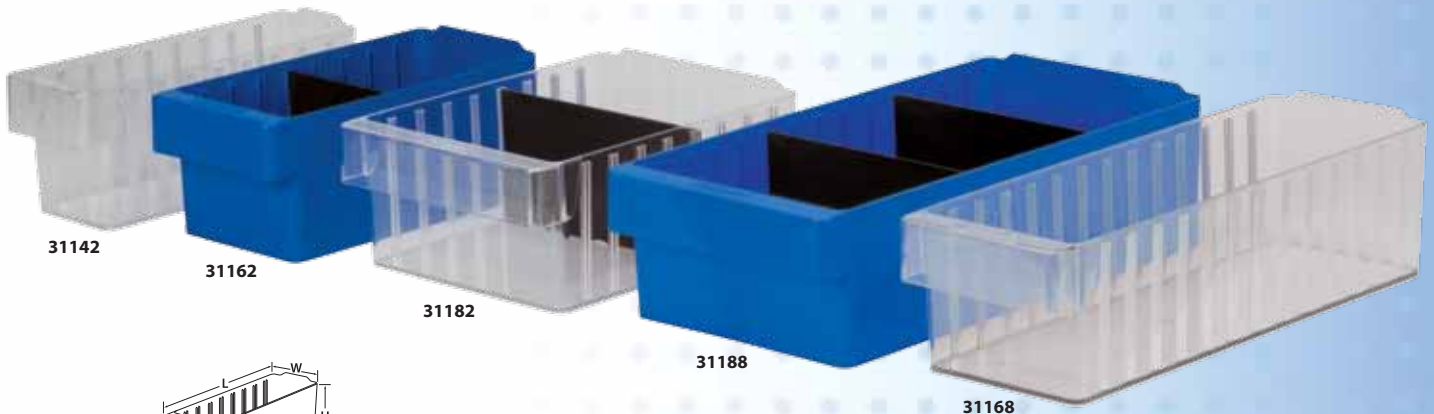

- Available in five convenient sizes and multiple colors – **including Crystal Clear**, which keeps AkroDrawer contents highly visible!
- Colors made of high-impact polystyrene
- New Crystal Clear drawers made of durable acrylic blend
- Offered in 12" or 18" depths to work with compatible shelving
- Easy to label and color code inventory for quick identification of parts and supplies
- Drawers can be stacked to optimize space
- Wide front handle for easy gripping when AkroDrawers are loaded or contain heavy contents
- Dividers available to keep contents neatly separated in drawers
- **Featured Colors:**

Sturdy backstop tab ensures AkroDrawers can hang securely from shelves

Blue Crystal

Other colors available:

Red Yellow Gray