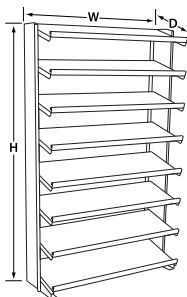

# 12" & 18" Enclosed Steel Shelving Systems

- Steel shelving will accommodate new 12" and 18" AkroDrawers
- Manufactured from high-grade, 22-gauge steel with powder-coated finish
- Easy to assemble using shelf clips
- Can be ordered independently or purchased with AkroDrawers for a complete system
- Closed back and sides keep drawers contained to one side of shelves and further eliminate dust and debris
- Drawers can hang securely in place from shelves by sturdy backstop tab
- Each shelving system can hold up to a maximum of 8,500 lbs.
  - 12" x 36" shelf holds 500 lbs.
  - 18" x 36" shelf holds 550 lbs.
- Color: Gray

ASC1279AST

AkroDrawers™

APRSAST

Angled Pick Rack shelves keep parts at front of AkroDrawers for easy access

## Pick Racks

- Angled shelves keep parts and supplies at the front of AkroDrawers for easy access
- Accommodates 12" AkroDrawers
- Improve workspace organization and efficiency
- Easy to assemble
- 16-gauge steel construction
- Durable powder-coated finish
- Weight capacity:
  - 400 lbs. Single-Sided
  - 500 lbs. Double-Sided
- Color: Gray

### 12" Enclosed Shelving Systems

Model No.	Description	Drawer Model No.	Drawer Colors	Drawer Dimensions			Shelf Dimensions			# of Drawers
				L	W	H	D	L	H	
ASC1279	Shelving with no AkroDrawers	—	—	—	—	—	12"	36"	79"	—
ASC1279142	Shelving with AkroDrawers	31142	R, B, Y, GRY, CRY	11½"	3¾"	4½"	12"	36"	79"	108
ASC1279162	Shelving with AkroDrawers	31162	R, B, Y, GRY, CRY	11½"	5½"	4½"	12"	36"	79"	72
ASC1279182	Shelving with AkroDrawers	31182	R, B, Y, GRY, CRY	11½"	8½"	4½"	12"	36"	79"	48
ASC1279AST	Shelving with AkroDrawers Mix	31142, 31162, 31182	R, B, Y, GRY, CRY	See Above			12"	36"	79"	27/36/12