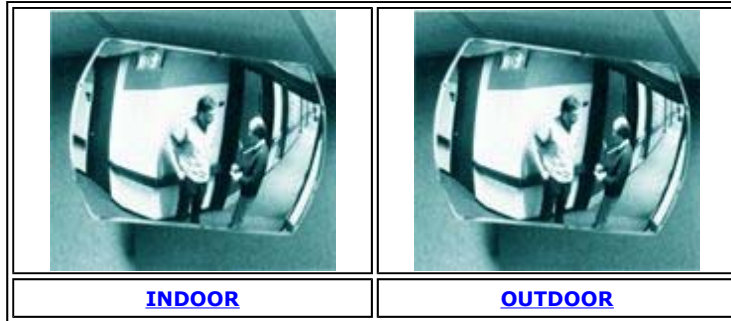

# Rectangular Models

Choose which type of Rectangle Mirror you would like:

**CALL US:  
1-800-733-6780**

GO TO: [main page](#) \* [indoor mirrors](#) \* [dome mirrors](#) \* [outdoor mirrors](#) \* [contact information](#)