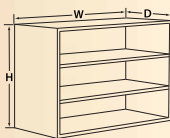

Super Modular Cabinets

- Organize your AkroDrawers on specially designed stackable or wall-mountable cabinets
- Available in three convenient sizes for different AkroDrawer configurations
- Units can be safely stacked up to three high
- AkroDrawers fit snugly on each shelf so open top on each AkroDrawer is protected from dust and debris
- Drawers hang securely in place from shelves by sturdy back stop tab
- Ships fully assembled
- 11" cabinets can be mounted to wall (light assembly required for wall mounting)
- Durable powder-coated finish
- Weight capacity:
60 lbs. 18" Modular Cabinets
75 lbs. 24" Modular Cabinets
Combined stack weight capacity: 100 lbs.
- Colors: Textured Charcoal Gray or Textured Putty

AD1811P62

For secure stacking, special feet nest into recessed dimples in the top of the cabinets

Super Modular Cabinets 18"W x 11"D x 16-1/2"H (Textured Charcoal Gray)

Model No.	Description	Drawer Dimensions			Shelf Dimensions			Qty. of Drawers	Drawer Color
		L	W	H	D	L	H		
AD1811C	Small Super Modular Cabinet with no AkroDrawers	—	—	—	11"	17"	4 19/32"	—	—
AD1811C62	Small Super Modular Cabinet with 31162 AkroDrawers	11 5/8"	5 9/16"	4 5/8"	11"	17"	4 19/32"	9	R,B,Y,GRY,CRY
AD1811C82	Small Super Modular Cabinet with 31182 AkroDrawers	11 5/8"	8 3/8"	4 5/8"	11"	17"	4 19/32"	6	R,B,Y,GRY,CRY
AD1811CAST	Small Super Modular Cabinet with 31162 and 31182 AkroDrawers	11 5/8"	5 9/16"	4 5/8"	11"	17"	4 19/32"	6	R,B,Y,GRY,CRY
		11 5/8"	8 3/8"	4 5/8"				2	R,B,Y,GRY,CRY