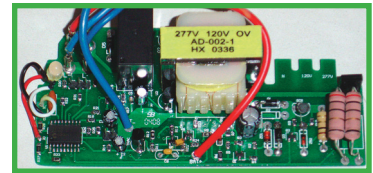

emergency LIGHTING

Modern design with "EZ" install back plate and MR16 halogen lamp for clean, precise illumination.

Optional self-diagnostic/self-test feature offers the ultimate in worry-free maintenance and reliability.

R-16-HO

Best Lighting Products · 1213 Etna Parkway, Pataskala, Ohio 43062 · 740-964-1198 · www.bestlighting.net

FEATURES

- Utilizes MR-16 halogen lamps
- Completely self-contained
- Fully automatic operation
- Compact, low-profile design in neutral finish
- Universal mounting plate with "EZ" Quick Connect for rapid, labor-saving installation
- Push-to-test switch
- 6-Volt, sealed lead acid, rechargeable, maintenance-free battery
- Environmentally-coated, solid state charger
- Automatic, low-voltage disconnect (LVD)
- Universal transformer for 120 or 277 VAC
- UL Listed for damp location
- Injection-molded, V-0 flame retardant, high-impact thermoplastic housing
- Charge rate/power on LED indicator light