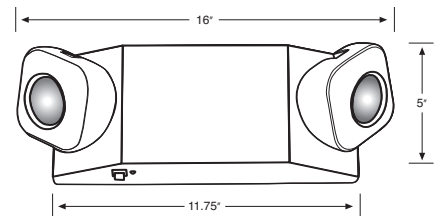

emergency LIGHTING

Modern design with "EZ" install back plate and MR16 halogen lamp for clean, precise illumination.

Optional self-diagnostic/self-test feature offers the ultimate in worry-free maintenance and reliability.

R-16-HO

Best Lighting Products · 1213 Etna Parkway, Pataskala, Ohio 43062 · 740-964-1198 · www.bestlighting.net

FEATURES

- Utilizes MR-16 halogen lamps
- Completely self-contained
- Fully automatic operation
- Compact, low-profile design in neutral finish
- Universal mounting plate with "EZ" Quick Connect for rapid, labor-saving installation
- Push-to-test switch
- 6-Volt, sealed lead acid, rechargeable, maintenance-free battery
- Environmentally-coated, solid state charger
- Automatic, low-voltage disconnect (LVD)
- Universal transformer for 120 or 277 VAC
- UL Listed for damp location
- Injection-molded, V-0 flame retardant, high-impact thermoplastic housing
- Charge rate/power on LED indicator light

DIMENSIONS

Ordering Information

Catalog Model #	Housing Color	Total watts for 1-1/2 hrs.	Voltage	Total Connected Heads/Fixtures*			Damp Location
				4 hrs.	2 hrs.	1.5 hrs.	
R-16HO	W-White	22	6	2	3	4	Yes
	B-Black						