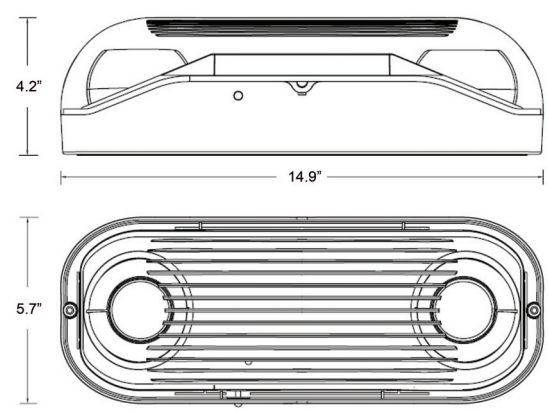

WET LOCATION RATED

RMR16-WP

FEATURES

- Ultra-bright MR-16 halogen lamps
- 6-Volt, sealed lead acid, rechargeable, maintenance-free battery
- Completely self-contained
- UL listed for wet location
- Automatic, low-voltage disconnect (LVD)
- Push-to-test switch
- Dual 120/277VAC operation
- V-5 flame retardant
- High-impact resistant

DIMENSIONS

Ordering Information

Catalog Model #	Housing Color	Battery Voltage	Lamp Wattage	Battery Type	Wet Location	Emergency Operation
RMR-16-WP	G-Gray	6V	2 x 7W	Sealed lead acid	Yes	90 Min