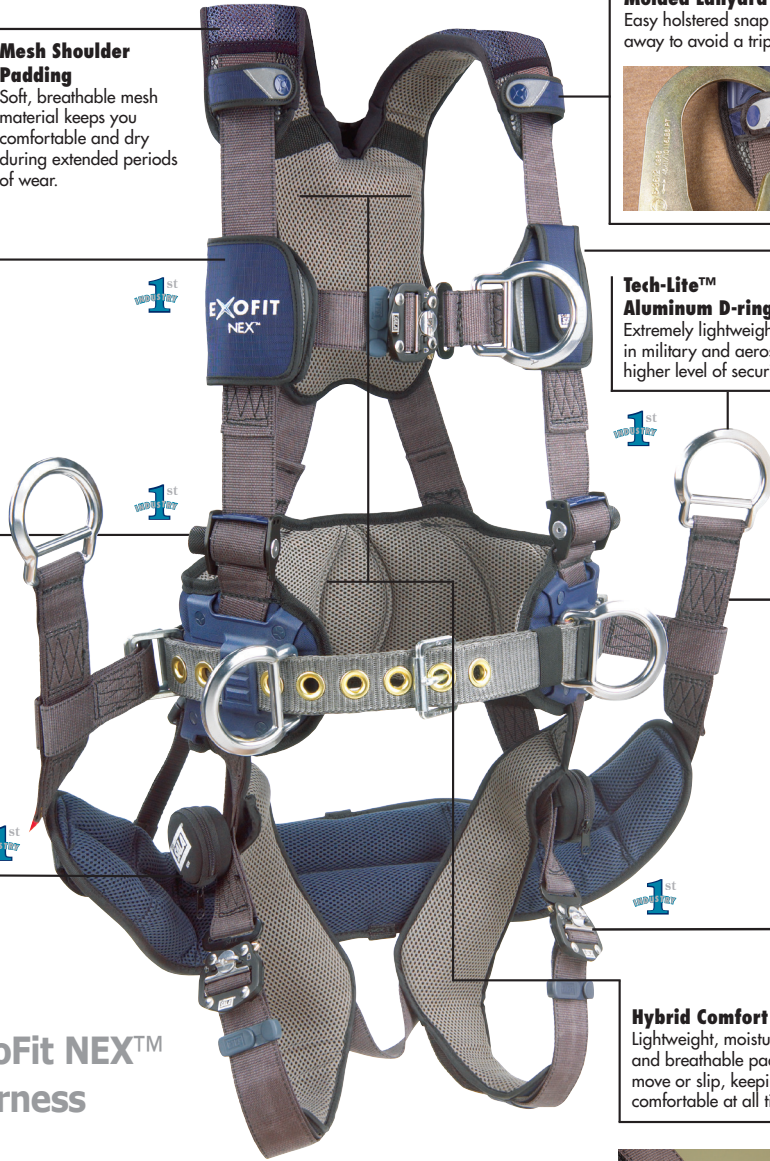

COMFORT

FUNCTION

DURABILITY

EXOFIT NEX™

TOWER CLIMBING HARNESS

The Best Keeps
Getting Better!

Covered Labels and i-Safe™
A velcro® cover protects the labels and positions them in an easy-to-access location.

Mesh Shoulder Padding
Soft, breathable mesh material keeps you comfortable and dry during extended periods of wear.

Revolver™ Vertical Torso Adjusters
Simple and fast adjustment that eliminates loose ends and locks into place preventing slippage.

Integrated Trauma Straps
Provide an adjustable, continuous loop for post fall, minimizing suspension trauma.

Molded Lanyard Keepers
Easy holstered snap hooks break away to avoid a trip hazard.

Built-In Carrying Pocket
Conveniently holds and protects a cell phone, camera, or other items.

Duo-Lok™ Quick Connect Buckles
Lightweight one-handed use with memory-fit web-lock ensures fast, non-slipping connections.

Hybrid Comfort Padding
Lightweight, moisture wicking, and breathable padding won't move or slip, keeping the wearer comfortable at all times.