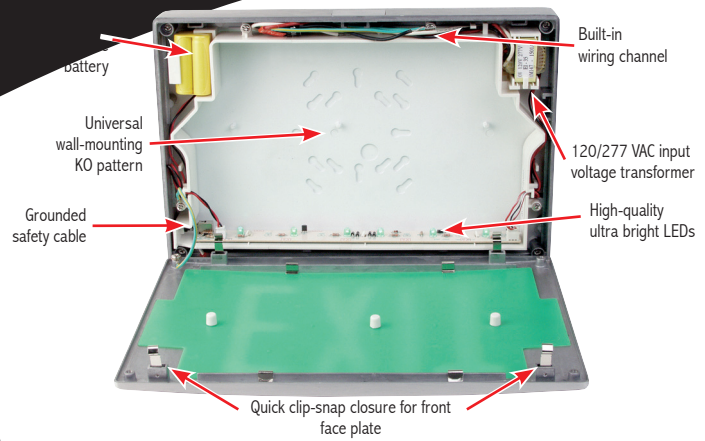

## FEATURES

- AC only or self-powered models
- Universal 120/277 VAC operation on all exits
- LED energy savings
- Universal canopy included
- Curved design
- Spec grade
- Universal K/O chevrons

Optional self-diagnostic/self-test feature offers the ultimate in worry-free maintenance and reliability.

## DIMENSIONS

## Ordering Information

Series	Number of faces	Letter Color	Housing finish	Face Color	Operation	Example Catalog #s
<b>KXTEU</b>	1-Single Face	<b>R</b> -Red <b>G</b> -Green	<b>A</b> -Brushed Aluminum <b>B</b> -Black <b>W</b> -White	<b>A</b> -Brushed Aluminum <b>B</b> -Black <b>W</b> -White	<b>Blank</b> -AC only <b>EM</b> -Battery Backup	<b>KXTEU1RBAEM</b>
<b>KXTFP</b> (Face plate for double face-order separately)		<b>R</b> -Red <b>G</b> -Green		<b>A</b> -Brushed Aluminum <b>B</b> -Black <b>W</b> -White		<b>KXTFPRW</b>