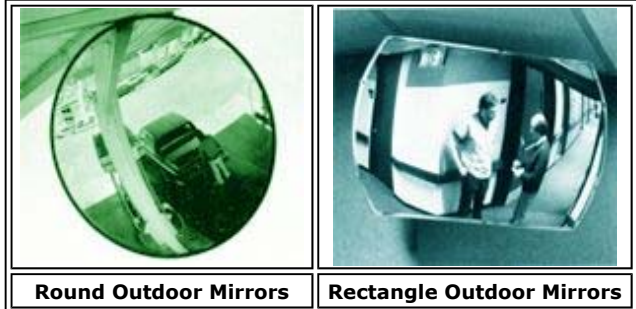

# Outdoor Models

Outdoor models have a specially weather sealed backing, hanging hardware, and a heavy duty sealed EDPM rubber molding. Threaded mounting bolts are furnished on the backside of the mirror for attachment to your braces. These are needed for high wind conditions. Acrylic mirrors are normally recommended for outdoor use. Round glass and Dome 360 mirrors are also available with the outdoor preparations.