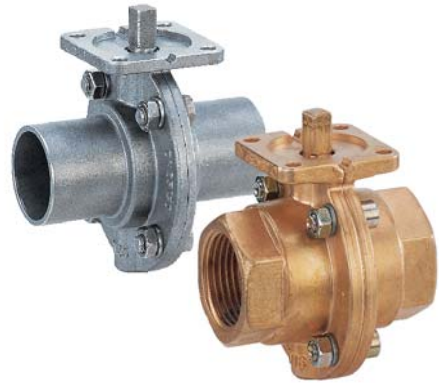

Metal butterfly valves DN 15 - DN 50

GEMÜ 411 / 415 / 428

Operator:	GEMÜ 411: manually operated
	GEMÜ 415: pneumatically operated Normally closed (NC), Double acting (DA)
	GEMÜ 428: motorized 12/24V DC, 12/24V AC 50/60 Hz, 100-250V AC 50/60 Hz
Max. operating pressure:	10 bar
Max. operating temperature:	100° C
Seal material:	FPM, silicone, EPDM
Disc material:	Brass, st. steel investment casting 1.4581
Valve body material:	Brass, st. steel investment casting 1.4581
Connections:	Brass: Threaded sockets Stainless steel: Butt weld spigots

GEMÜ 411
manually operated

GEMÜ 415
pneumatically operated

GEMÜ 428
motorized