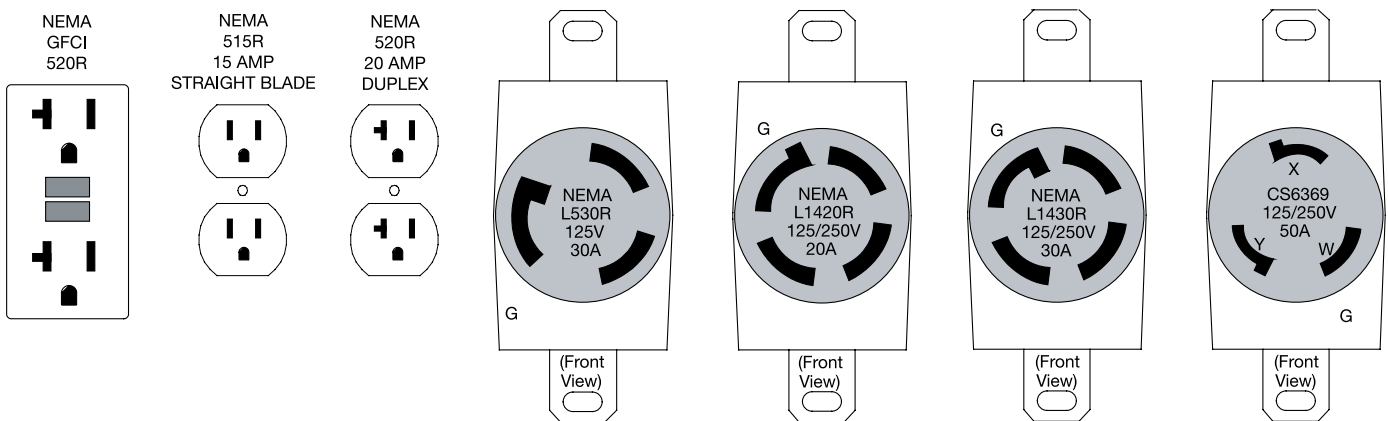

### Receptacle Reference Drawings

## Baldor Powerchief Portable Generator Specifications

Powerchief Model	PC30H	PC40H	PC50H	PC60H	PC60HE	PC90HE
<b>Features</b>						
Switchless Full Pow'R	—	std	std	std	std	std
AC Circuit Breakers	std	std	std	std	std	std
Low Oil Shutdown	std	std	std	std	std	std
Spark Arrestor Muffler	std	std	std	std	std	std
Extended Run Fuel Tank	—	std	std	std	std	std
Tubular Roll Cage	std	std	std	std	std	std
Neoprene Isolators	std	std	std	std	std	std
Focal Vibration System (FVS)	—	std	std	std	std	std
3-Year Warranty ②	std	std	std	std	std	std
<b>Engine Model</b>						
	Honda	Honda	Honda	Honda	Honda	Honda
Horsepower	5.5	8	9	11	11	16.6
Cylinder (S)	1	1	1	1	1	2
Displacement-CC	163	242	270	337	337	614
Starting Systems ①	Recoil	Recoil	Recoil	Recoil	12 Volt with Recoil	12 Volt with Recoil
<b>Rating</b>						
Max Rating	3000W	4000W	5000W	6000W	6000W	9000W
Rated	2500W	3500W	4000W	5000W	5000W	8000W
Volts	120VAC	120/240VAC	120/240VAC	120/240VAC	120/240VAC	120/240VAC
Amps	20.8	29.2/14.6	33.3/16.7	41.6/20.8	41.6/20.8	66.7/33.4
dbA (Ave) @ 7 meters	70	73	73	72	72	78
<b>Receptacles</b>						
Straight (515R) 120V, 15A, Single	1	—	—	—	—	—
Straight (515R) 120V, 15A, Duplex	1	—	—	—	—	—
Straight (520R GFCI) 120V, 20A, Duplex	—	1	1	1	1	1
Twist Lock (L530R) 120V, 30A	—	1	1	1	1	1
Twist Lock (L1430R) 120/240V, 30A	—	1	1	1	1	1
<b>Fuel System</b>						
Fuel Capacity (U.S. Gallons)	3.8 qt	4.6 gal	4.6 gal	4.6 gal	4.6 gal	4.6 gal
Operational Run Time/Full Load	1.5 hr	4 hr	6 hr	4 hr	4 hr	3.2 hr
Operational Run Time/Half Load	2.3 hr	7 hr	10 hr	7 hr	7 hr	5.6 hr
<b>Dimensions</b>						
Length	22"	28"	28"	28"	28"	30.5"
Width	15.75"	20.5"	20.5"	20.5"	20.5"	21.5"
Height	16.5"	22.25"	22.25"	22.25"	22.25"	21"
Weight (Net Dry)	94 lbs	162 lbs	162 lbs	187 lbs	193 lbs	258 lbs