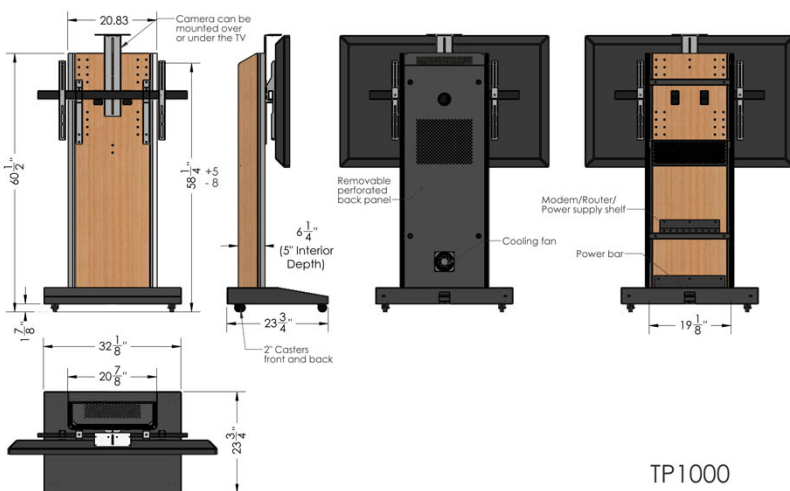

VIDEO FURNITURE INTERNATIONAL

Furniture Designs That Communicate.

Package M, TP1000 with Fan and S Mount

Package M

TP1000 with Cooling Fan and Single Mount

VFI's Telepresence stand provides a clean modern look for a wide range of video conferencing and flat panel display applications. It features a self supporting frame with built in shelves engineered for all common videoconference codecs and accessories. It also includes 2" casters for positioning after setup.

The TP1000 accommodates most 40" to 58" + Flatpanel TV's. Max mount hole location is 800mm wide X 440mm high.

Standard Features Include:

- Furniture grade laminate, aluminum and steel construction.
- Base is weighted MDF laminate with steel cover.
- Accommodates 40-58 Flatscreen TV's (800mm x 440mm)
- Adjustable TV bracket height during setup.
- Adjustable camera mount for mounting above or below TV.
- Wiring channel inside main pillar.
- 2RU mounted codec basket and electronics shelf inside rear.
- 6 outlet power bar with 10ft cord mounted inside.
- Metal 2" casters with rubber wheels.

Options

- Six outlet power bar with 10 ft cord (additional)
- PM2-ARM side mounting camera bracket
- Colors: Other colors available with lead time.

TP1000

Specifications:

BLACK

Package	WIDTH	DEPTH	HEIGHT
M	33" +	24"	60 1/2" +

VFI can build or modify stock configurations to suit customer specifications. Please contact us to discuss how this service can help meet your needs. Some quantity restrictions may apply.

* Specification subject to change without notice.

* Computers, cameras, monitors, etc. are shown to illustrate product usage and are not included unless otherwise noted.

190 Don Hillock Drive . Aurora . Ontario . L4G 0G9

Tel: (905) 751-1459 Toll Free: (877) 834-3876 Fax: (905) 751-1488

sales@video-furn.com

www.video-furn.com