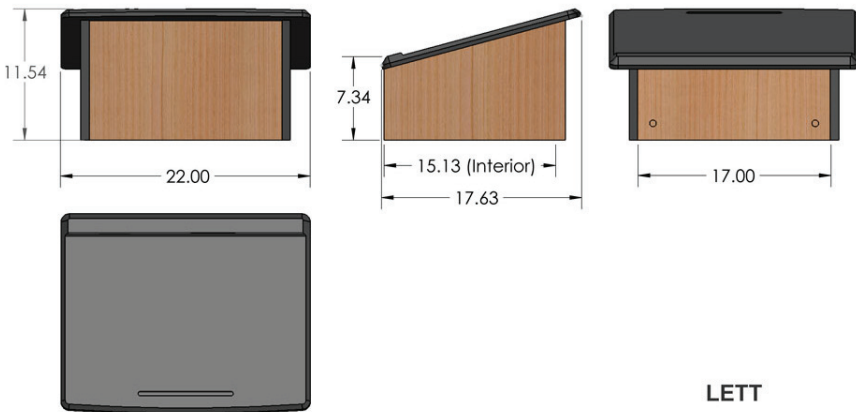

LETT

Specifications:

MODEL	WIDTH	DEPTH	HEIGHT
LETT	22"	19 5/7"	11 1/2"

VFI can build or modify stock configurations to suit customer specifications. Please contact us to discuss how this service can help meet your needs. Some quantity restrictions may apply.

* Specification subject to change without notice.

* Computers, cameras, monitors, etc. are shown to illustrate product usage and are not included unless otherwise noted.

* Ask your reseller about adding microphones, lights and other add-on options.

190 Don Hillock Drive . Aurora . Ontario . L4G 0G9

Tel: (905) 751-1459 Toll Free: (877) 834-3876 Fax: (905) 751-1488

sales@video-furn.com

www.video-furn.com