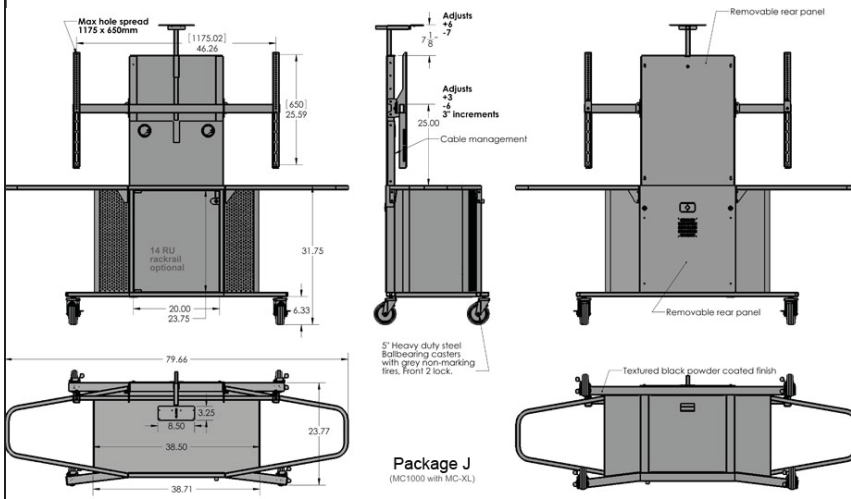

MC-XL mount

- Sturdy 11 ga steel, Powder coated texture black.
- Wiring channel inside main pillar.
- Adjustable TV and Camera height during setup.
- Accommodates 58-70" TV's
- Tilt adjustment during setup.

Options

MC1000 cart

- Rack Accessories, Shelves.
- Powerbar with 10ft cord, Quiet fan.
- SBB (Soundbar bracket)

MC-XL mount

- See Website www.video-furn.com

Package J =

Specifications:

BLACK

Package	WIDTH	DEPTH	HEIGHT
J	79 3/4"	23 3/4"	64-75"

VFI can build or modify stock configurations to suit customer specifications. Please contact us to discuss how this service can help meet your needs. Some quantity restrictions may apply.