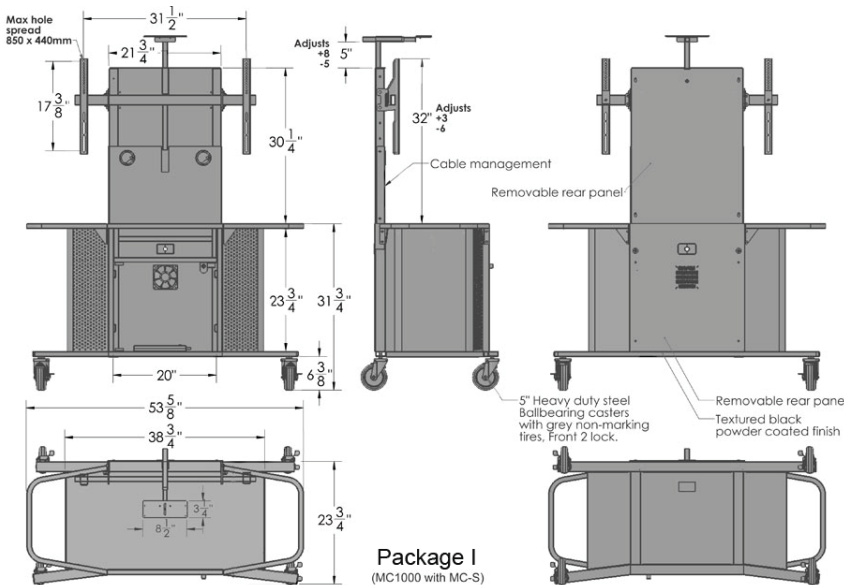

Standard Features Include:

MC1000 cart

- Locking front Tinted Acrylic door
- Rear removeable access panel
- Premium 5" ballbearing casters, Front two lock.
- Vented perforated sides
- Built in handles for easy maneuvering
- Welded steel construction.
- 14RU adjustable depth rackrails

MC-S mount

- Sturdy 11 ga steel, Powder coated texture black.
- Wiring channel inside main pillar.
- Adjustable TV and Camera height during setup.
- Accommodates 40-58" TV's
- Tilt adjustment during setup.

Options

MC1000 cart

- Rack Accessories, TOA Amp.
- Powerbar with 10ft cord, Quiet fan.
- SBB(Soundbar Bracket)

MC-S mount

- Shorter crossbar for smaller TV's

Specifications:

BLACK

Package	WIDTH	DEPTH	HEIGHT
I	53 3/4"	23 3/4"	64-75"