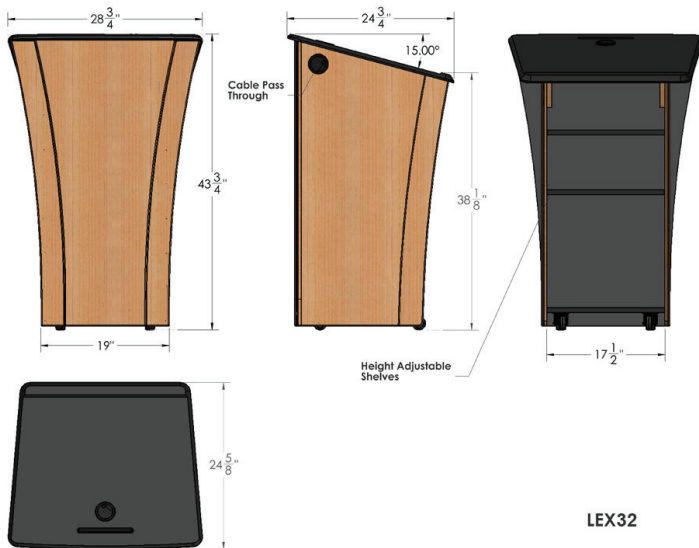

VIDEO FURNITURE INTERNATIONAL

Furniture Designs That Communicate.

LEX32, Multimedia Furniture

Model LEX32 Executive Lectern

VFI's Lectern Model LEX32 is a large surface elegant presentation lectern with a unique look. It features a 24" x 28" work surface to accommodate lecture notes or a laptop, inner shelves with wiring channels and 2" casters for easy maneuvering. Finished with a highly resistant black thermowrap top and your choice of thermowrap color.

Standard Features Include:

- Machined MDF with thermowrap finish
- Highly resistant surface surf(x)
- Large Angled 24" x 28" work surface
- Paper ledge and pen/pencil holder.
- Cable pass through on each side of the unit.
- Height adjustable interior shelves.
- 2" casters for easy maneuvering.
- Ships fully assembled.

Options

- Six outlet power bar with 10 ft cord
- Count Down Timer/Clock
- Microphone- Shure Gooseneck
- Light- Littlite Gooseneck

LEX32

Specifications:

MODEL	WIDTH	DEPTH	HEIGHT
LEX32	28 3/4"	24 3/4"	43 3/4"