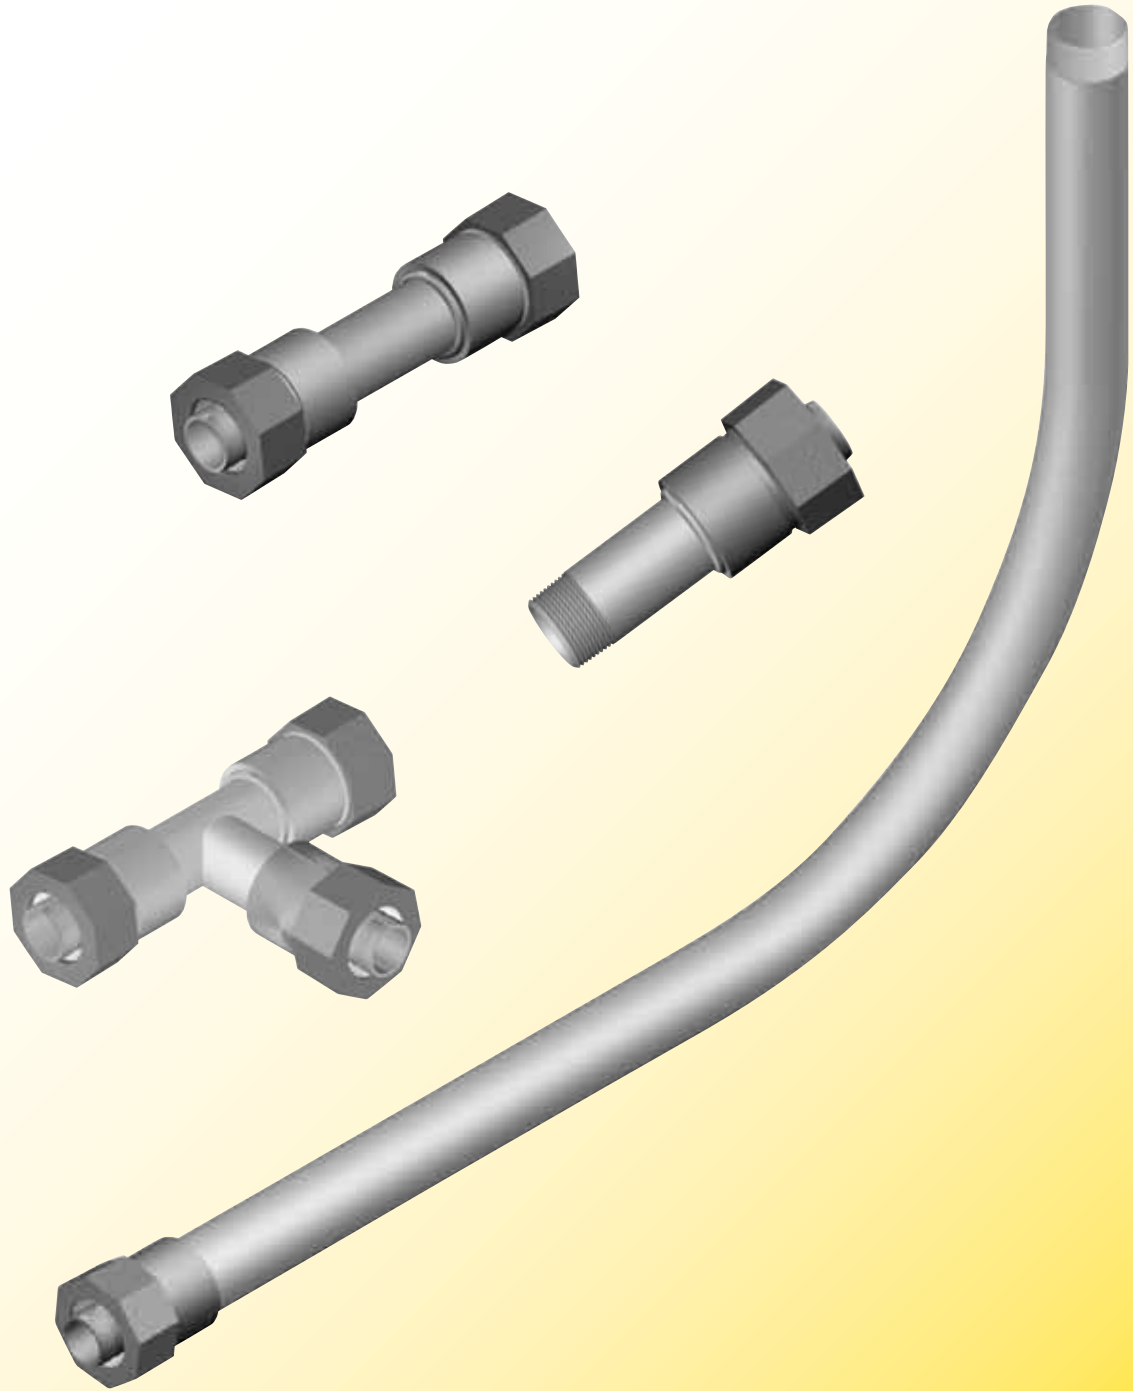

Couplings
Tees
Male Adapters
Risers

Steel Mechanical Fittings

The Right Connection

+GF+

1-800-654-3872
1-405-273-6302

www.centralplastics.com

Steel Mechanical Fittings: Couplings

COMPRESSION COUPLINGS

Size	Description	Part Number	Wt.	Box/Pallet
¾" IPS	DR 11 EXT Coating	10000507	3.04	16 / 576
1" IPS	DR 11 EXT Coating	10000508	3.58	15 / 540
1¼" IPS	DR 11 EXT Coating	10000509	4.95	10 / 360
1½" IPS	DR 11 EXT Coating	10000445	7.78	5 / 300
2" IPS	DR 11 EXT Coating	10000446	12.42	3 / 180

Call for availability of other sizes and dimensions.

Steel Mechanical Fittings: Male Adapters

Call for availability of other sizes and dimensions.

COMPRESSION MALE ADAPTERS

Size	Description	Part Number	Wt.	Box/Pallet
1/2" MPT x 1/2" IPS	DR 9.3 EXT Coating	660505000000	1.35	35 / 1260
3/4" MPT x 3/4" IPS	DR 11 EXT Coating	660757500000	1.68	35 / 1260
1" MPT x 1" CTS	.099 EXT Coating	660011100000	1.68	25 / 900
1" MPT x 1" IPS	DR 11 EXT Coating	660010100000	2.06	25 / 900
1" MPT x 1 1/4" IPS	DR 10 EXT Coating	660011200000	2.70	18 / 648
1 1/4" MPT x 1 1/4" IPS	DR 10 EXT Coating	660121200000	2.79	20 / 960
1 1/2" MPT x 1 1/2" IPS	DR 11 EXT Coating	10002388	4.28	10 / 600
2" MPT x 2" MPT	DR 11 EXT Coating	10002389	6.73	6 / 216