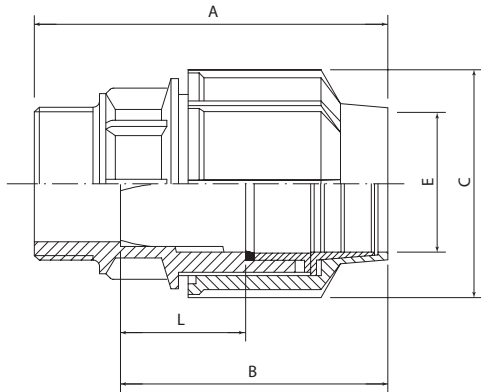

Plastic Compression Fittings: IPS Male Adapter

IPS MALE ADAPTER DIMENSIONS

Size	Thread	A	B	C	E	L
½" IPS	½" NPT	2.99	2.21	1.81	0.89	0.59
¾" IPS	¾" NPT	3.31	2.48	2.24	1.08	0.79
1" IPS	1" NPT	3.62	2.76	2.62	1.42	0.81
1¼" IPS	1¼" NPT	4.51	3.43	3.21	1.77	1.08
1½" IPS	1½" NPT	4.96	3.90	3.66	2.11	1.16
2" IPS	2" NPT	6.14	4.69	4.61	2.56	1.61
3" IPS	3" NPT	8.27	6.61	6.30	3.66	2.68

ALPRENE IPS COMPRESSION MALE ADAPTERS

Size (Compression × Thread)	Part Number	Weight (lbs.)	Standard Pack (Bag)	Gross Pack (Box)
½" × ½"	ALP-72102202	0.09	25	350
¾" × ¾"	ALP-72102704	0.13	25	225
1" × 1"	ALP-72103410	0.20	25	150
1¼" × 1¼"	ALP-72104214	0.54	10	60
1¼" × 1½"	ALP-72104212	0.45	30	60
1½" × 1½"	ALP-72104812	0.63	10	40
1½" × 1¼"	ALP-72104814	0.59	20	40
2" × 2"	ALP-72106020	1.24	5	20
3" × 3"	ALP-72109000	2.89	1	10

Call for availability of other sizes and dimensions.