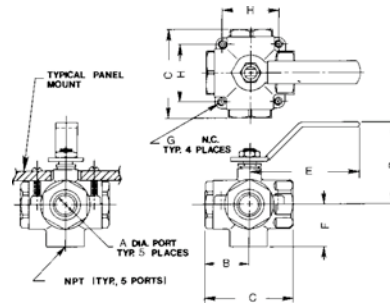

PLUMBING SPECIALTIES 78-124/125 SERIES

5-Port Tank Selector 78-124/78-125 Series

Unique ball design allows for higher flow capacities. Five port construction allows access to four tanks using only one valve.

FEATURES

- Five NPT connections
- Bronze ball valve with stainless steel Lever and Nut
- PTFE seats and RPTFE stem packing
- Stem packing adjustable for wear
- Non-lubricated
- 50 psig pressure rating
- Operation: four selected inlets feed one common outlet
- Pointer on handle indicates the selected inlet
- Easy mounting design

Part Number	Size (in.)	Dimensions (in.)								Wt./100 (lbs.)
		A	B	C	D	E	F	G	H	
78-124-01	1/2	0.50	1.26	2.52	2.27	3.53	1.12	10-24	1.40	106
78-125-01A	3/4	0.75	1.56	3.12	2.93	3.87	1.53	1/4-20	1.98	264