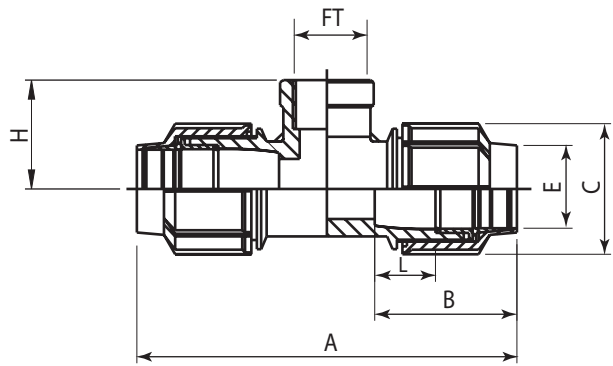

# Plastic Compression Fittings: IPS Tee w/Threaded Offtake

**EQUAL TEE w/THREADED FEMALE OFFTAKE DIMENSIONS**

Size	Thread	A	B	C	E	H	L
1/2"	1/2" FNPT	5.63	2.28	1.81	0.89	1.89	0.71
3/4"	3/4" FNPT	6.02	2.36	2.24	1.08	1.46	0.69
1"	1" FNPT	6.89	2.60	2.62	1.42	1.69	0.77
1 1/4"	1 1/4" FNPT	9.37	3.43	3.21	1.77	2.09	1.06
1 1/2"	1 1/2" FNPT	10.24	3.80	6.66	2.11	2.46	1.08
2"	2" FNPT	12.48	4.45	4.61	2.56	2.76	1.38
3"	3" FNPT	18.58	7.21	6.30	3.66	3.98	3.23

**ALPRENE IPS COMPRESSION TEES w/THREADED FEMALE OFFTAKE**

Size	Part Number	Weight (lbs.)	Standard Pack (Bag)	Gross Pack (Box)
1/2"	ALP-77102202	0.20	25	125
3/4"	ALP-77102704	0.32	25	125
1"	ALP-77103410	0.50	15	45
1 1/4"	ALP-77104214	1.01	12	24
1 1/2"	ALP-77104812	1.43	8	16
2"	ALP-77106020	2.69	4	8
3"	ALP-77109030	6.60	1	3

Call for availability of other sizes and dimensions.