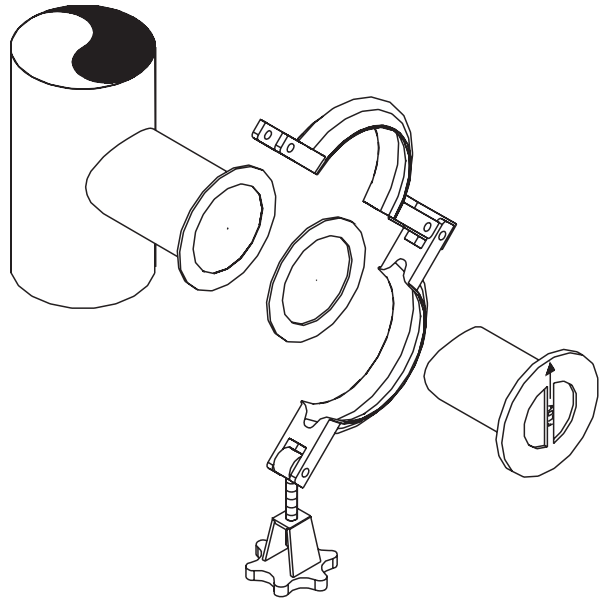

# PLUG TYPE CLEAN OUT

## 304L STAINLESS STEEL

The Felker Plug Type Clean Out offers a flush and smooth inner surface that can be contoured to fit Pipe, Tube or Fittings as specified.

- Supplied in 12 gauge 316L Stainless Steel.
- Size opening selection is 3" OD, 4" OD, 6" OD, 8" OD and 10" OD.
- 304L Stainless Steel Felker Quick Clamp.
- Specify the product, location, outside diameter and wall thickness of product to be installed on.

# METAL TO METAL CLAMPS

## 304L STAINLESS STEEL

- Tube and Pipe size.
- Larger sizes available upon request.

NOMINAL SIZE	TYPE	WEIGHT
1 & 1¼ Tube & Pipe	Worm Gear Type	.5
1½ Tube & Pipe	Worm Gear Type	.6
2 Tube & Pipe-2½ Tube	WormGear Type	.7
2½ Pipe-3 Tube & Pipe	Bolt Type	1.2
4 Tube & Pipe	Bolt Type	1.3
6 Tube & Pipe	Bolt Type	1.4
8 Tube & Pipe	Bolt Type	1.5
10 Tube & Pipe	Bolt Type	1.6