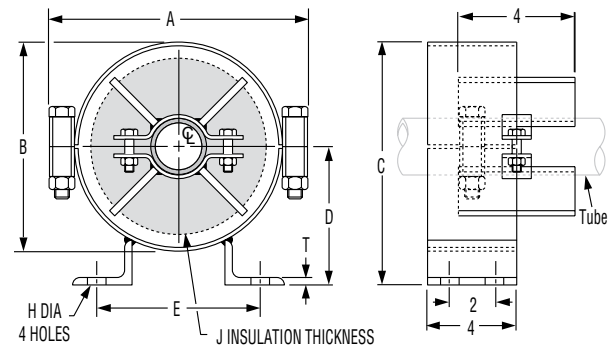

Fig. CT-255

Copper Tubing Alignment Guide (cont.)

Copper Tubing Alignment Guide, Figure CT-255, Size A & B

Copper Tubing Alignment Guide, Figure CT-255, Size C thru D

Guide Size No.	Dimensions (in)						
	A	B	C	D	E	H	T
A	8 ¹³ / ₁₆	6 ³ / ₄	8	4 ⁵ / ₈	5 ³ / ₄	5/8	1/4
B	10 ¹³ / ₁₆	8 ³ / ₄	10	5 ⁵ / ₈	7		
C	13 ⁵ / ₁₆	11 ¹ / ₄	12 ⁷ / ₁₆	6 ⁵ / ₈	7 ³ / ₄		
D	15 ⁵ / ₈	13 ³ / ₈	14 ¹³ / ₁₆	7 ¹⁵ / ₁₆	9 ³ / ₄	3/4	5/16

Tube Size	Guide Size Number					
	Insulation Thickness (in)					
	1	1½	2	2½	3	4
½	A	A	A	A	—	—
¾	A	A	A	A	—	—
1	A	A	A	A	C	C
1¼	A	A	A	C	C	C
1½	A	A	A	C	C	C
2	B	B	B	B	C	C
2½	B	B	B	B	C	C
3	B	B	B	B	D	D
3½	B	B	B	D	D	D
4	B	B	B	D	D	D