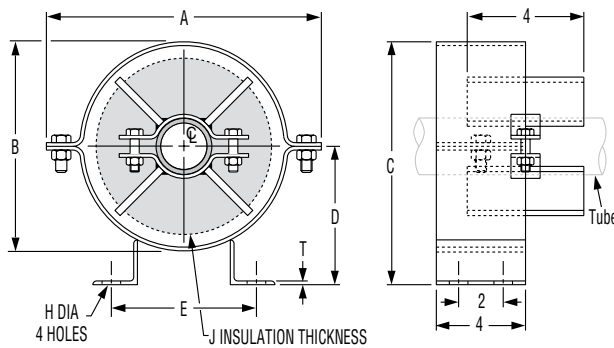

Fig. CT-255

Copper Tubing Alignment Guide (cont.)

Copper Tubing Alignment Guide, Figure CT-255, Size A & B

Copper Tubing Alignment Guide, Figure CT-255, Size C thru D

Guide Size No.	Dimensions (in)						
	A	B	C	D	E	H	T
A	8 ¹³ / ₁₆	6 ³ / ₄	8	4 ⁵ / ₈	5 ³ / ₄	5/8	1/4
B	10 ¹³ / ₁₆	8 ³ / ₄	10	5 ⁵ / ₈	7		
C	13 ⁵ / ₁₆	11 ¹ / ₄	12 ⁷ / ₁₆	6 ⁵ / ₈	7 ³ / ₄		
D	15 ⁵ / ₈	13 ³ / ₈	14 ¹³ / ₁₆	7 ¹⁵ / ₁₆	9 ³ / ₄	3/4	5/16

Tube Size	Guide Size Number					
	Insulation Thickness (in)					
	1	1½	2	2½	3	4
½	A	A	A	A	—	—
¾	A	A	A	A	—	—
1	A	A	A	A	C	C
1¼	A	A	A	C	C	C
1½	A	A	A	C	C	C
2	B	B	B	B	C	C
2½	B	B	B	B	C	C
3	B	B	B	B	D	D
3½	B	B	B	D	D	D
4	B	B	B	D	D	D