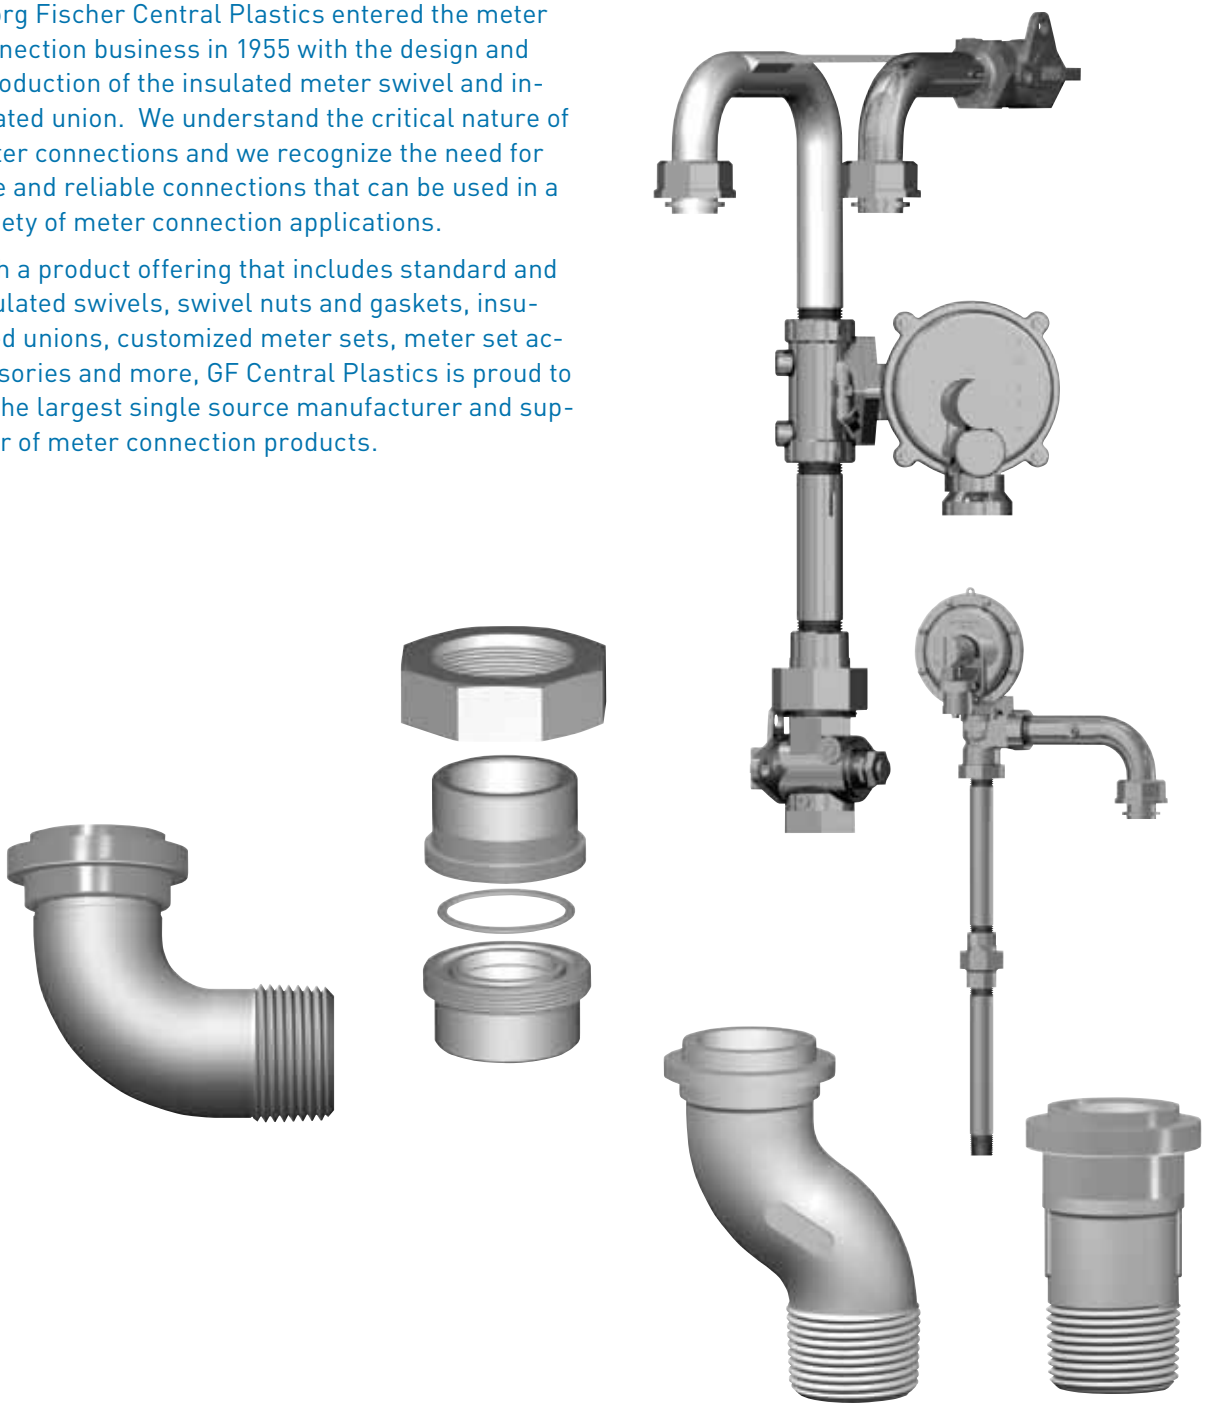

Meter Connection Products: Overview

Georg Fischer Central Plastics entered the meter connection business in 1955 with the design and introduction of the insulated meter swivel and insulated union. We understand the critical nature of meter connections and we recognize the need for safe and reliable connections that can be used in a variety of meter connection applications.

With a product offering that includes standard and insulated swivels, swivel nuts and gaskets, insulated unions, customized meter sets, meter set accessories and more, GF Central Plastics is proud to be the largest single source manufacturer and supplier of meter connection products.

Meter Connection Products