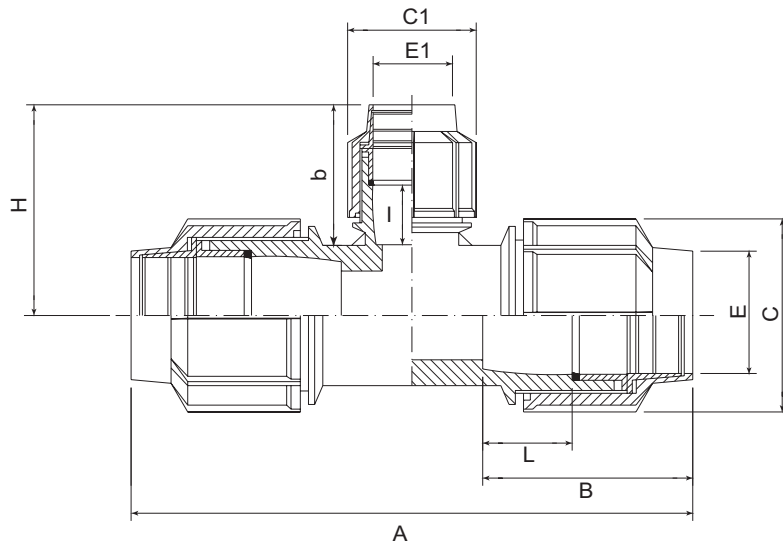

# Plastic Compression Fittings: IPS Reducing Tee

## REDUCING TEE DIMENSIONS

Size	A	B	C	E	L	b	C1	E1	I	H
2" × 1½" × 2"	12.48	4.45	4.61	2.56	1.38	3.54	3.66	2.09	1.10	5.12

## ALPRENE IPS COMPRESSION REDUCING TEES

Size	Part Number	Weight (lbs.)	Standard Pack (Bag)	Gross Pack (Box)
2" × 1½" × 2"	ALP-48106048	3.03	4	8

Call for availability of other sizes and dimensions.