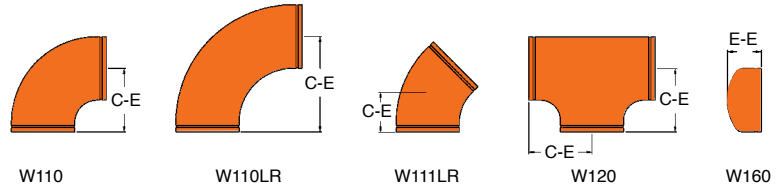

# WROUGHT GROOVED FITTINGS

MODEL

**W110** 90° ELBOW, S/R

**W110LR** 90° ELBOW, L/R

**W111LR** 45° ELBOW

**W120** TEE

**W160** CAP

Shurjoint wrought steel grooved fittings are fabricated from standard weight (0.375" or 9.5mm) carbon steel pipe to ASTM A234 Gr. WPB, or segmentally welded with carbon steel of the same or equivalent grade. C-E dimensions conform to ANSI B16.9.