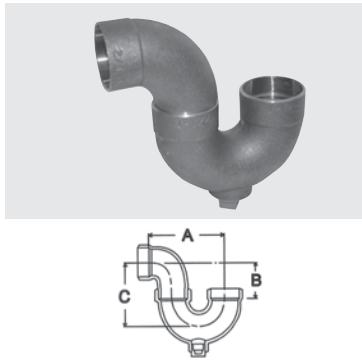

P-TRAP

COPPER DWV

WROT N/A	WROT		CONNECTION C x SJ			CAST D-762*			
	ELKHART		CAST N/A	WROT N/A	NIBCO		CAST 881		
I	Nominal Size		Part Number	Box Qty.	Master Qty.	Approx. Net.Wt.	Dimensions A B C		
1-1/2"	2	3	A 15654*	-	-	1.5	3-29/32	2-7/32	3-17/32

P-TRAP • W/CLEANOUT

COPPER DWV

WROT N/A	WROT		CONNECTION C x C			CAST D-761*			
	ELKHART		CAST 555	WROT N/A	NIBCO		CAST 884		
I	Nominal Size		Part Number	Box Qty.	Master Qty.	Approx. Net.Wt.	Dimensions A B C		
1-1/4"	2	3	A 15656*	-	-	1.21	3-13/32	1-7/8	3-9/32
1-1/2"	2	3	A 15657*	-	-	1.53	3-29/32	2-3/16	3-17/32
2"	2	3	A 15658*	-	-	2.26	4-7/8	2-13/16	4-7/32

P-TRAP • W/UNION JOINT

COPPER DWV

WROT N/A	WROT WC-402		CONNECTION C x SJ			CAST D-740*			
	ELKHART		CAST 5558	WROT N/A	NIBCO		CAST 892		
I	Nominal Size		Part Number	Box Qty.	Master Qty.	Approx. Net.Wt.	Dimensions A B C		
1-1/2"	2	3	A 15636*	-	-	1.86	3-1/2	2-7/32	4-3/8

RETURN BEND • W/CLEANOUT

COPPER DWV

WROT N/A	WROT		CONNECTION C x C			CAST D-783*			
	ELKHART		CAST 5878	WROT N/A	NIBCO		CAST 878		
I	Nominal Size		Part Number	Box Qty.	Master Qty.	Approx. Net.Wt.	Dimensions A B C		
1-1/4"	2	3	A 15692*	-	-	.81	2-1/4	1-17/32	
1-1/2"	2	3	A 15695*	-	-	.98	2-1/2	1-15/32	
2"	2	3	A 15698*	-	-	1.40	3	1-3/32	