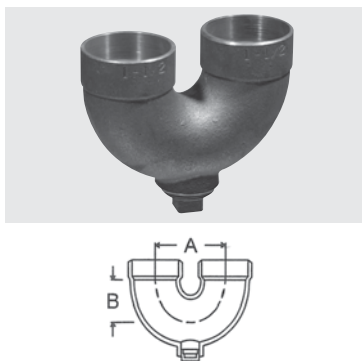

P-TRAP • W/CLEANOUT

COPPER DWV

WROT N/A	WROT		CONNECTION C x C			CAST D-761*			
	ELKHART		CAST 555	WROT N/A	NIBCO		CAST 884		
I	Nominal Size		Part Number	Box Qty.	Master Qty.	Approx. Net.Wt.	Dimensions A B C		
1-1/4"	2	3	A 15656*	-	-	1.21	3-13/32	1-7/8	3-9/32
1-1/2"	2	3	A 15657*	-	-	1.53	3-29/32	2-3/16	3-17/32
2"	2	3	A 15658*	-	-	2.26	4-7/8	2-13/16	4-7/32

P-TRAP • W/UNION JOINT

COPPER DWV

WROT N/A	WROT WC-402		CONNECTION C x SJ			CAST D-740*			
	ELKHART		CAST 5558	WROT N/A	NIBCO		CAST 892		
I	Nominal Size		Part Number	Box Qty.	Master Qty.	Approx. Net.Wt.	Dimensions A B C		
1-1/2"	2	3	A 15636*	-	-	1.86	3-1/2	2-7/32	4-3/8

RETURN BEND • W/CLEANOUT

COPPER DWV

WROT N/A	WROT		CONNECTION C x C			CAST D-783*			
	ELKHART		CAST 5878	WROT N/A	NIBCO		CAST 878		
I	Nominal Size		Part Number	Box Qty.	Master Qty.	Approx. Net.Wt.	Dimensions A B C		
1-1/4"	2	3	A 15692*	-	-	.81	2-1/4	1-17/32	
1-1/2"	2	3	A 15695*	-	-	.98	2-1/2	1-15/32	
2"	2	3	A 15698*	-	-	1.40	3	1-3/32	

TUBE & PIPE
METAL FITTINGS & NIPPLES
PLASTIC FITTINGS & NIPPLES
VALVES
FAUCETS & BATH ACCESSORIES
SPECIALTIES