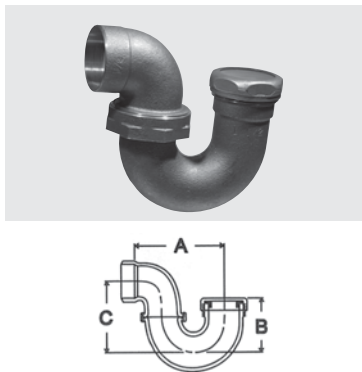

P-TRAP

COPPER DWV

WROT N/A	WROT		CONNECTION C x SJ			CAST D-762*			
	ELKHART		CAST N/A	WROT N/A	NIBCO		CAST 881		
I	Nominal Size		Part Number	Box Qty.	Master Qty.	Approx. Net.Wt.	Dimensions A B C		
1-1/2"	2	3	A 15654*	-	-	1.5	3-29/32	2-7/32	3-17/32

P-TRAP • W/CLEANOUT

COPPER DWV

WROT N/A	WROT		CONNECTION C x C			CAST D-761*			
	ELKHART		CAST 555	WROT N/A	NIBCO		CAST 884		
I	Nominal Size		Part Number	Box Qty.	Master Qty.	Approx. Net.Wt.	Dimensions A B C		
1-1/4"	2	3	A 15656*	-	-	1.21	3-13/32	1-7/8	3-9/32
1-1/2"	2	3	A 15657*	-	-	1.53	3-29/32	2-3/16	3-17/32
2"	2	3	A 15658*	-	-	2.26	4-7/8	2-13/16	4-7/32

P-TRAP • W/UNION JOINT

COPPER DWV

WROT N/A	WROT WC-402		CONNECTION C x SJ			CAST D-740*			
	ELKHART		CAST 5558	WROT N/A	NIBCO		CAST 892		
I	Nominal Size		Part Number	Box Qty.	Master Qty.	Approx. Net.Wt.	Dimensions A B C		
1-1/2"	2	3	A 15636*	-	-	1.86	3-1/2	2-7/32	4-3/8

RETURN BEND • W/CLEANOUT

COPPER DWV

WROT N/A	WROT		CONNECTION C x C			CAST D-783*			
	ELKHART		CAST 5878	WROT N/A	NIBCO		CAST 878		
I	Nominal Size		Part Number	Box Qty.	Master Qty.	Approx. Net.Wt.	Dimensions A B C		
1-1/4"	2	3	A 15692*	-	-	.81	2-1/4	1-17/32	
1-1/2"	2	3	A 15695*	-	-	.98	2-1/2	1-15/32	
2"	2	3	A 15698*	-	-	1.40	3	1-3/32	