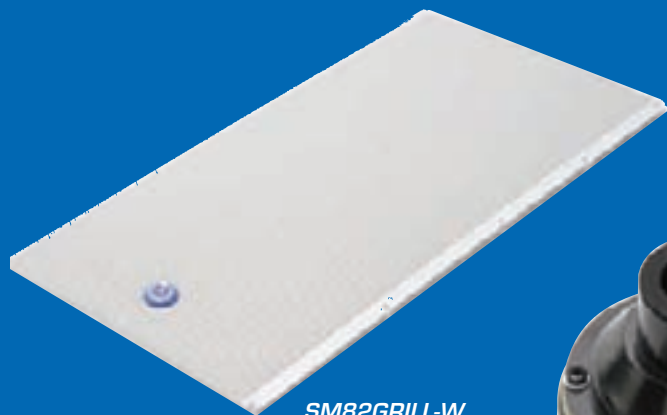

Replacement Speaker Parts

SM82GRILL-W

SM82HFDRV

FAPVRAIL

SM52KNOB-B

<i>Model</i>	<i>Description</i>	<i>Model</i>	<i>Description</i>
SM52CBRKT-B	SM52 C-Bracket - Black	SM82WOOFER	SM82 8" Woofer Treated Cone
SM52CBRKT-W	SM52 C-Bracket - White	SMTERMCVR-B	SM Series Terminal Cover - Black
SM52GRILL-B	SM52 Grille w/ Logo - Black	SMTERMCVR-W	SM Series Terminal Cover - White
SM52GRILL-W	SM52 Grille w/ Logo - White	SM52TWEETER	SM42 Tweeter Driver Assembly
SM52KNOB-B	SM52 Knobs - Black - Each	FAP40TDRV	SM42 4" Woofer
SM52KNOB-W	SM52 Knobs - White - Each	SM42CBRKT-B	SM42 C-Bracket - Black
SM52TWEETER	SM52 Tweeter Driver Assembly	SM42CBRKT-W	SM42 C-Bracket - White
SM52WOOFER	SM52 5 1/4" Woofer Poly Cone	FAPVRAIL	V Rail for All FAP Series Models
SM42GRILL-B	SM42 Grille w/ Logo - Black	FAPPHX	Phoenix Connector for All FAP Series Models
SM42GRILL-W	SM42 Grille w/ Logo - White	FAP40TGRILL	FAP40T Grille
SM42KNOB-B	SM42 Knobs - Black - Each	FAP40TDL	FAP40T Dogleg
SM42KNOB-W	SM42 Knobs - White - Each	FAP40TDLS	FAP40T Dogleg Screw
SM82CBRKT-B	SM82 C-Bracket - Black	FAP40TDRV	FAP40T Driver
SM82CBRKT-W	SM82 C-Bracket - White	FAP40TTB	FAP40T Tile Bridge
SM82GRILL-B	SM82 Grille w/ Logo - Black	FAP42TGRILL	FAP42TC / FAP42T Grille
SM82GRILL-W	SM82 Grille w/ Logo - White	FAP42/62TDL	FAP42TC / FAP42T / FAP62T Dogleg
SM82HFDRV	SM82 HF Replacement Driver	FAP42/62TDLS	FAP42TC / FAP42T / FAP62T Dogleg Screw
SM82KNOB-B	SM82 Knobs - Black - Each	369551	FAP42TC / FAP42T Driver
SM82KNOB-W	SM82 Knobs - White - Each		