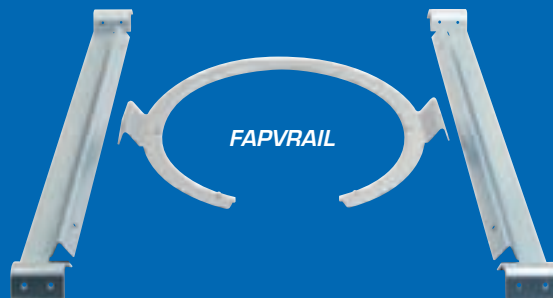

Replacement Speaker Parts

SM82GRILL-W

SM82HFDRV

FAPVRAIL

SM52KNOB-B

<i>Model</i>	<i>Description</i>	<i>Model</i>	<i>Description</i>
SM52CBRKT-B	SM52 C-Bracket - Black	SM82WOOFER	SM82 8" Woofer Treated Cone
SM52CBRKT-W	SM52 C-Bracket - White	SMTERMCVR-B	SM Series Terminal Cover - Black
SM52GRILL-B	SM52 Grille w/ Logo - Black	SMTERMCVR-W	SM Series Terminal Cover - White
SM52GRILL-W	SM52 Grille w/ Logo - White	SM52TWEETER	SM42 Tweeter Driver Assembly
SM52KNOB-B	SM52 Knobs - Black - Each	FAP40TDRV	SM42 4" Woofer
SM52KNOB-W	SM52 Knobs - White - Each	SM42CBRKT-B	SM42 C-Bracket - Black
SM52TWEETER	SM52 Tweeter Driver Assembly	SM42CBRKT-W	SM42 C-Bracket - White
SM52WOOFER	SM52 5 1/4" Woofer Poly Cone	FAPVRAIL	V Rail for All FAP Series Models
SM42GRILL-B	SM42 Grille w/ Logo - Black	FAPPHX	Phoenix Connector for All FAP Series Models
SM42GRILL-W	SM42 Grille w/ Logo - White	FAP40TGRILL	FAP40T Grille
SM42KNOB-B	SM42 Knobs - Black - Each	FAP40TDL	FAP40T Dogleg
SM42KNOB-W	SM42 Knobs - White - Each	FAP40TDLS	FAP40T Dogleg Screw
SM82CBRKT-B	SM82 C-Bracket - Black	FAP40TDRV	FAP40T Driver
SM82CBRKT-W	SM82 C-Bracket - White	FAP40TTB	FAP40T Tile Bridge
SM82GRILL-B	SM82 Grille w/ Logo - Black	FAP42TGRILL	FAP42TC / FAP42T Grille
SM82GRILL-W	SM82 Grille w/ Logo - White	FAP42/62TDL	FAP42TC / FAP42T / FAP62T Dogleg
SM82HFDRV	SM82 HF Replacement Driver	FAP42/62TDLS	FAP42TC / FAP42T / FAP62T Dogleg Screw
SM82KNOB-B	SM82 Knobs - Black - Each	369551	FAP42TC / FAP42T Driver
SM82KNOB-W	SM82 Knobs - White - Each		

Replacement Speaker Parts