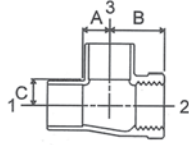

TEE

COPPER PRESSURE

WROT	WROT		CONNECTION			CAST		T-303*		
	ELKHART	CAST	C x F x C			NIBCO	CAST			
N/A		4714				N/A	714			
	Nominal Size		Part	Box	Master	Approx.	Dimensions			
I	2	3	Number	Qty.	Qty.	Net.Wt.	A	B	C	
	1/2"		A 02516*	25	250	.18	7/16	7/8	9/16	
	3/4"		A 01548*	10	100	.31	9/16	1	1 1/16	
	1"		A 01577*	10	50	.52	23/32	1-1/4	13/16	
	1-1/4"		A 01621*	5	50	.7	7/8	1-13/32	1	
	1-1/2"		A 01646*	1	25	1.00	1	1-9/16	1-1/8	
	2"		A 01712*	-	25	1.72	1-1/4	1-7/8	1-3/8	
REDUCING										
	1/2" x 3/4" x 1/2"		A 02151*	25	150	.27	7/16	1-3/16	9/16	
	3/4" x 1/2" x 3/4"		A 02587*	25	250	.26	9/16	15/16	9/16	
	1" x 3/4" x 1"		A 02624*	10	100	.46	23/32	1-3/16	23/32	
	1" x 1/2" x 1"		A 04053*	10	100	.41	3/4	1-1/8	3/4	

TEE • BASEBOARD

COPPER PRESSURE

WROT	WROT		CONNECTION			CAST		T-301*		
	ELKHART	CAST	C x F x C			NIBCO	CAST			
114-B		4714-B				N/A	705			
	Nominal Size		Part	Box	Master	Approx.	Dimensions			
I	2	3	Number	Qty.	Qty.	Net.Wt.	A	B	C	
	1/2" x 1/8" x 1/2"		A 07750*	50	500	.01	7/16	9/16	7/16	
	3/4" x 1/8" x 1"		A 07757*	10	100	.29	3/4	13/16	5/8	
	3/4" x 1/8" x 3/4"		A 07751*	25	250	.2	9/16	1 1/16	9/16	
	1" x 1/8" x 1"		A 07754*	10	100	.31	23/32	3/4	23/32	
	1-1/4" x 1/8" x 1-1/4"		A 07775*	10	80	.51	7/8	15/16	7/8	

TEE • DROP

COPPER PRESSURE

WROT	WROT		CONNECTION			CAST		T-310*		
	ELKHART	CAST	C x C x C			NIBCO	CAST			
N/A		4711-5				N/A	711-5			
	Nominal Size		Part	Box	Master	Approx.	Dimensions			
I	2	3	Number	Qty.	Qty.	Net.Wt.	A	B	C	
	1/2"		A 02515*	25	250	.15	7/16	7/16	3/8	