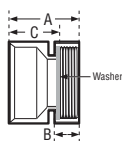

SWIVEL TRAY PLUG ADAPTER • W/WASHER

ABS DWV

(W/Rubber Washer)

A900

CONNECTION SP x NPSM Threaded	CHARLOTTE STYLE 900			NIBCO STYLE 5803-2-SW					
	Part Number	Ctn Qty	Approx Net Wt.	Dimensions					
Size	A	B	C	D	E	F			
1-1/2"	03418	50	.071	21/32	11/16	19/32			

SWIVEL TRAY PLUG ADAPTER EXTENDED SPIGOT • W/WASHER

ABS DWV

(W/Rubber Washer)

A900X

CONNECTION SP x NPSM Threaded	CHARLOTTE STYLE N/A			NIBCO STYLE N/A					
	Part Number	Ctn Qty	Approx Net Wt.	Dimensions					
Size	A	B	C	D	E	F			
1-1/2"	03013	50	.10	2-13/32	3/4	1			
1-1/4" x 1-1/2"	03420	50	.09	2-13/32	11/16	1-15/16			

SWIVEL TRAY PLUG ADAPTER • W/WASHER

ABS DWV

(W/Rubber Washer)

A910

CONNECTION H x NPSM Threaded	CHARLOTTE STYLE 910			NIBCO STYLE 5803-SW						
	Part Number	Ctn Qty	Approx Net Wt.	Dimensions						
Size	A	B	C	D	E	F				
1-1/2"	03421	50	.09	1-23/32	11/16	19/32				
REDUCING										
1-1/4" x 1-1/2"	03417	50	.08	1-23/32	11/16	19/32				