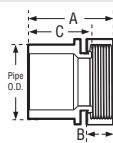

OFFSET CLOSET FLANGE • ADJUSTABLE W/METAL RING • EPOXY COATED ABS DWV

A820

CONNECTION H	CHARLOTTE STYLE 820			NIBCO STYLE 5848-A						
	Part Number	Ctn Qty	Approx Net Wt.	Dimensions						
Size	A	B	C	D	E	F				
4" x 3"	02920	25	.89	5/16	2-3/4	1-1/2	7			

SWIVEL TRAY PLUG ADAPTER • W/WASHER

ABS DWV

(W/Rubber Washer)

A900

CONNECTION SP x NPSM Threaded	CHARLOTTE STYLE 900			NIBCO STYLE 5803-2-SW					
	Part Number	Ctn Qty	Approx Net Wt.	Dimensions					
Size	A	B	C	D	E	F			
1-1/2"	03418	50	.071	21/32	11/16	19/32			

SWIVEL TRAY PLUG ADAPTER EXTENDED SPIGOT • W/WASHER

ABS DWV

(W/Rubber Washer)

A900X

CONNECTION SP x NPSM Threaded	CHARLOTTE STYLE N/A			NIBCO STYLE N/A					
	Part Number	Ctn Qty	Approx Net Wt.	Dimensions					
Size	A	B	C	D	E	F			
1-1/2"	03013	50	.10	2-13/32	3/4	1			
1-1/4" x 1-1/2"	03420	50	.09	2-13/32	11/16	1-15/16			

SWIVEL TRAY PLUG ADAPTER • W/WASHER

ABS DWV

(W/Rubber Washer)

A910

CONNECTION H x NPSM Threaded	CHARLOTTE STYLE 910			NIBCO STYLE 5803-SW						
	Part Number	Ctn Qty	Approx Net Wt.	Dimensions						
Size	A	B	C	D	E	F				
1-1/2"	03421	50	.09	1-23/32	11/16	19/32				
REDUCING										
1-1/4" x 1-1/2"	03417	50	.08	1-23/32	11/16	19/32				