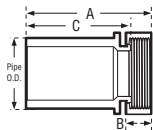

SWIVEL TRAY PLUG ADAPTER • W/WASHER

ABS DWV

(W/Rubber Washer)

A900

CONNECTION SP x NPSM Threaded	CHARLOTTE STYLE 900			NIBCO STYLE 5803-2-SW					
	Part Number	Ctn Qty	Approx Net Wt.	Dimensions					
Size	A	B	C	D	E	F			
1-1/2"	03418	50	.071	21/32	11/16	19/32			

SWIVEL TRAY PLUG ADAPTER EXTENDED SPIGOT • W/WASHER

ABS DWV

(W/Rubber Washer)

A900X

CONNECTION SP x NPSM Threaded	CHARLOTTE STYLE N/A			NIBCO STYLE N/A					
	Part Number	Ctn Qty	Approx Net Wt.	Dimensions					
Size	A	B	C	D	E	F			
1-1/2"	03013	50	.10	2-13/32	3/4	1			
1-1/4" x 1-1/2"	03420	50	.09	2-13/32	11/16	1-15/16			

SWIVEL TRAY PLUG ADAPTER • W/WASHER

ABS DWV

(W/Rubber Washer)

A910

CONNECTION H x NPSM Threaded	CHARLOTTE STYLE 910			NIBCO STYLE 5803-SW						
	Part Number	Ctn Qty	Approx Net Wt.	Dimensions						
Size	A	B	C	D	E	F				
1-1/2"	03421	50	.09	1-23/32	11/16	19/32				
REDUCING										
1-1/4" x 1-1/2"	03417	50	.08	1-23/32	11/16	19/32				