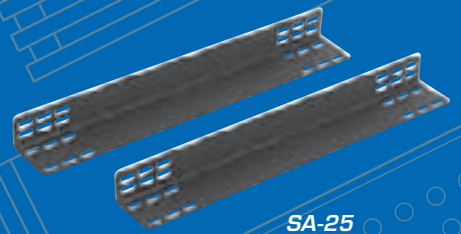

Support Angle Brackets

SA-25 / SA-30. Use these versatile "L" brackets to support electronic equipment when a solid shelf is not required or when obstructed air circulation is a concern. Brackets span the vertical rails front-to-back to provide additional or initial support for heavy equipment. Model SA-25 mounts in 25½" deep cabinets; Model SA-30 mounts in 30" deep cabinets. Both models are constructed of 11-gauge CRS with slotted cutouts. Finish is standard black.

SA-25

Copper Bus Bars

BBG Series. Functional copper strips are available in six lengths to provide a convenient method of grounding for rack mounted equipment. Bars mount easily to cabinet structure with ¼"-20 hardware (provided). Each bar is ¼" x ¾" wide.

BBG44

Wall-Mount Shelf / Enclosure System

WME150. Extremely versatile six-piece Wall-Mount Shelf / Enclosure System unit is easy to assemble in a variety of configurations (in utility closets and anywhere space is at a premium). The six piece set is shipped flat and can be assembled with common tools. In the two shelf configuration with the supporting side panels, the wall-mount shelf can be used for a wide variety of equipment with a locking door or top. It can be configured as a locking enclosure with two shelves or as a two-shelves-open enclosure, with the two remaining panels used with additional side panels (sold separately) to make a second open shelf unit. Construction is 16-gauge CRS and finished in Neutral White (-592).

WME150-592

WME150-592

(With Locking Front Door)

Wall-Mount Shelves for 19" Equipment

AS-120 / AS-140. Sturdy shelves with wire access provide for convenient wall-mounting of amplifiers or electronic equipment. AS-120 includes keyhole mounting slots. Versatile AS-140 may be mounted so equipment is installed between side supports or inverted "bookshelf-style" for open equipment placement. Construction is 16-gauge CRS. Finished in Neutral White (-592).