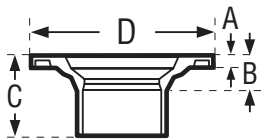

CLOSET FLANGE-SPIGOT • ADJUSTABLE • W/METAL RING-EPOXY COATED ABS DWV

A812

CONNECTION SP	CHARLOTTE STYLE 812			NIBCO STYLE 5851-2-A			Dimensions			
	Part Number	Ctn Qty	Approx Net Wt.	A	B	C	D	E	F	
Size										
4"	02229	25	.85	5/16	—	2-1/4	7			
4" x 3"	02228	25	.67	5/16	1-1/4	2-3/4	7			

CLOSET FLANGE • SPIGOT • ADJUSTABLE • W/PLASTIC RING ABS DWV

A812P

CONNECTION SP	CHARLOTTE STYLE 812-P			NIBCO STYLE N/A			Dimensions			
	Part Number	Ctn Qty	Approx Net Wt.	A	B	C	D	E	F	
Size										
4" x 3"	02252	25	.46	1/2	1-1/4	2-3/4	7			
4"	02264	25	.56	1/2	—	2-1/4	7			

FLUSH CLOSET FLANGE

ABS DWV

(Fits Over 3" or inside 4" Sch 40 DWV Pipe) **A815**

CONNECTION SP x H	CHARLOTTE STYLE 815			NIBCO STYLE 5853			Dimensions			
	Part Number	Ctn Qty	Approx Net Wt.	A	B	C	D	E	F	
Size										
4"	02255	25	.48	7/16	1-1/4	2-3/4	7			
OR 4" x 3"										