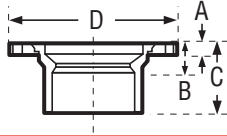

CLOSET FLANGE • ADJUSTABLE • W/METAL RING-EPOXY COATED ABS DWV

A811

CONNECTION H	CHARLOTTE STYLE 811			NIBCO STYLE 5851-A			Dimensions			
	Part Number	Ctn Qty	Approx Net Wt.	A	B	C	D	E	F	
Size										
4"	02226	25	.60	5/16	—	2	7			
4" x 3"	02227	25	.71	5/16	1-1/4	2-3/4	7			

CLOSET FLANGE-SPIGOT • ADJUSTABLE • W/METAL RING-EPOXY COATED ABS DWV

A812

CONNECTION SP	CHARLOTTE STYLE 812			NIBCO STYLE 5851-2-A			Dimensions			
	Part Number	Ctn Qty	Approx Net Wt.	A	B	C	D	E	F	
Size										
4"	02229	25	.85	5/16	—	2-1/4	7			
4" x 3"	02228	25	.67	5/16	1-1/4	2-3/4	7			

CLOSET FLANGE • SPIGOT • ADJUSTABLE • W/PLASTIC RING ABS DWV

A812P

CONNECTION SP	CHARLOTTE STYLE 812-P			NIBCO STYLE N/A			Dimensions			
	Part Number	Ctn Qty	Approx Net Wt.	A	B	C	D	E	F	
Size										
4" x 3"	02252	25	.46	1/2	1-1/4	2-3/4	7			
4"	02264	25	.56	1/2	—	2-1/4	7			

FLUSH CLOSET FLANGE

ABS DWV

(Fits Over 3" or inside 4" Sch 40 DWV Pipe) **A815**

CONNECTION SP x H	CHARLOTTE STYLE 815			NIBCO STYLE 5853			Dimensions			
	Part Number	Ctn Qty	Approx Net Wt.	A	B	C	D	E	F	
Size										
4"	02255	25	.48	7/16	1-1/4	2-3/4	7			
OR 4" x 3"										