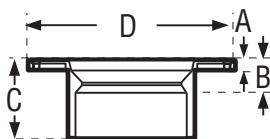

CLOSET FLANGE • SPIGOT • ADJUSTABLE • W/PLASTIC RING ABS DWV

A812P

CONNECTION SP	CHARLOTTE STYLE 812-P			NIBCO STYLE N/A			Dimensions			
	Part Number	Ctn Qty	Approx Net Wt.	A	B	C	D	E	F	
Size										
4" x 3"	02252	25	.46	1/2	1-1/4	2-3/4	7			
4"	02264	25	.56	1/2	—	2-1/4	7			

FLUSH CLOSET FLANGE

ABS DWV

(Fits Over 3" or inside 4" Sch 40 DWV Pipe) **A815**

CONNECTION SP x H	CHARLOTTE STYLE 815			NIBCO STYLE 5853			Dimensions			
	Part Number	Ctn Qty	Approx Net Wt.	A	B	C	D	E	F	
Size										
4"	02255	25	.48	7/16	1-1/4	2-3/4	7			
OR 4" x 3"										