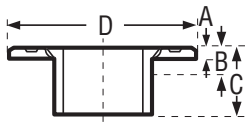

CLOSET FLANGE • ADJUSTABLE • W/METAL RING-EPOXY COATED ABS DWV

A811

CONNECTION H	CHARLOTTE STYLE 811			NIBCO STYLE 5851-A			Dimensions			
	Part Number	Ctn Qty	Approx Net Wt.	A	B	C	D	E	F	
Size										
4"	02226	25	.60	5/16	—	2	7			
4" x 3"	02227	25	.71	5/16	1-1/4	2-3/4	7			

CLOSET FLANGE-SPIGOT • ADJUSTABLE • W/METAL RING-EPOXY COATED ABS DWV

A812

CONNECTION SP	CHARLOTTE STYLE 812			NIBCO STYLE 5851-2-A			Dimensions			
	Part Number	Ctn Qty	Approx Net Wt.	A	B	C	D	E	F	
Size										
4"	02229	25	.85	5/16	—	2-1/4	7			
4" x 3"	02228	25	.67	5/16	1-1/4	2-3/4	7			

CLOSET FLANGE • SPIGOT • ADJUSTABLE • W/PLASTIC RING ABS DWV

A812P

CONNECTION SP	CHARLOTTE STYLE 812-P			NIBCO STYLE N/A			Dimensions			
	Part Number	Ctn Qty	Approx Net Wt.	A	B	C	D	E	F	
Size										
4" x 3"	02252	25	.46	1/2	1-1/4	2-3/4	7			
4"	02264	25	.56	1/2	—	2-1/4	7			

FLUSH CLOSET FLANGE

ABS DWV

(Fits Over 3" or inside 4" Sch 40 DWV Pipe) **A815**

CONNECTION SP x H	CHARLOTTE STYLE 815			NIBCO STYLE 5853			Dimensions			
	Part Number	Ctn Qty	Approx Net Wt.	A	B	C	D	E	F	
Size										
4"	02255	25	.48	7/16	1-1/4	2-3/4	7			
OR 4" x 3"										