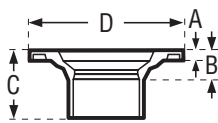

**CLOSET FLANGE • ADJUSTABLE • W/METAL RING • EPOXY COATED PVC DWV**

**P811**

CONNECTION <b>H</b>	CHARLOTTE STYLE 811		NIBCO STYLE 4851-A		LASCO STYLE D811				
Size	Part Number	Ctn Qty	Approx Net Wt.	Dimensions					
				A	B	C	D	E	F
4"	05226	25	.70	5/16	-	2	7		
4" x 3"	05227	25	.83	5/16	1-1/4	2-3/4	7		

**CLOSET FLANGE • SPIGOT • ADJUSTABLE W/METAL RING • EPOXY COATED PVC DWV**

**P812**

CONNECTION <b>SP</b>	CHARLOTTE STYLE 812		NIBCO STYLE 4851-2-A		LASCO STYLE D812				
Size	Part Number	Ctn Qty	Approx Net Wt.	Dimensions					
				A	B	C	D	E	F
4" x 3"	05228	25	.76	5/16	1-1/4	2-1/4	7		
4"	05229	25	1.19	5/16	-	2-1/4	7		

**CLOSET FLANGE • SPIGOT • ADJUSTABLE W/PLASTIC RING PVC DWV**

**P812P**

CONNECTION <b>SP</b>	CHARLOTTE STYLE N/A		NIBCO STYLE N/A		LASCO STYLE N/A				
Size	Part Number	Ctn Qty	Approx Net Wt.	Dimensions					
				A	B	C	D	E	F
4" x 3"	05252	25	.72	1/2	1-1/4	2-3/4	7		
4"	05264	25	.75	1/2	-	2-1/4	7		