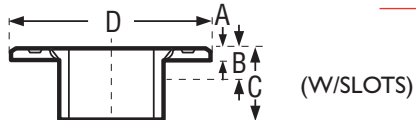

**CLOSET FLANGE • ADJUSTABLE • W/METAL RING • EPOXY COATED PVC DWV**

**P811**

CONNECTION <b>H</b>	CHARLOTTE STYLE 811		NIBCO STYLE 4851-A		LASCO STYLE D811				
Size	Part Number	Ctn Qty	Approx Net Wt.	Dimensions					
				A	B	C	D	E	F
4"	05226	25	.70	5/16	-	2	7		
4" x 3"	05227	25	.83	5/16	1-1/4	2-3/4	7		

**CLOSET FLANGE • SPIGOT • ADJUSTABLE W/METAL RING • EPOXY COATED PVC DWV**

**P812**

CONNECTION <b>SP</b>	CHARLOTTE STYLE 812		NIBCO STYLE 4851-2-A		LASCO STYLE D812				
Size	Part Number	Ctn Qty	Approx Net Wt.	Dimensions					
				A	B	C	D	E	F
4" x 3"	05228	25	.76	5/16	1-1/4	2-1/4	7		
4"	05229	25	1.19	5/16	-	2-1/4	7		

**CLOSET FLANGE • SPIGOT • ADJUSTABLE W/PLASTIC RING PVC DWV**

**P812P**

CONNECTION <b>SP</b>	CHARLOTTE STYLE N/A		NIBCO STYLE N/A		LASCO STYLE N/A				
Size	Part Number	Ctn Qty	Approx Net Wt.	Dimensions					
				A	B	C	D	E	F
4" x 3"	05252	25	.72	1/2	1-1/4	2-3/4	7		
4"	05264	25	.75	1/2	-	2-1/4	7		