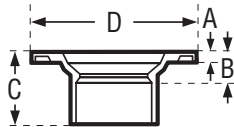

**CLOSET FLANGE • ADJUSTABLE • W/METAL RING • EPOXY COATED PVC DWV**

**P811**

CONNECTION <b>H</b>	CHARLOTTE STYLE 811		NIBCO STYLE 4851-A		LASCO STYLE D811				
Size	Part Number	Ctn Qty	Approx Net Wt.	Dimensions					
				A	B	C	D	E	F
4"	05226	25	.70	5/16	-	2	7		
4" x 3"	05227	25	.83	5/16	1-1/4	2-3/4	7		

**CLOSET FLANGE • SPIGOT • ADJUSTABLE W/METAL RING • EPOXY COATED PVC DWV**

**P812**

CONNECTION <b>SP</b>	CHARLOTTE STYLE 812		NIBCO STYLE 4851-2-A		LASCO STYLE D812				
Size	Part Number	Ctn Qty	Approx Net Wt.	Dimensions					
				A	B	C	D	E	F
4" x 3"	05228	25	.76	5/16	1-1/4	2-1/4	7		
4"	05229	25	1.19	5/16	-	2-1/4	7		

**CLOSET FLANGE • SPIGOT • ADJUSTABLE W/PLASTIC RING PVC DWV**

**P812P**

CONNECTION <b>SP</b>	CHARLOTTE STYLE N/A		NIBCO STYLE N/A		LASCO STYLE N/A				
Size	Part Number	Ctn Qty	Approx Net Wt.	Dimensions					
				A	B	C	D	E	F
4" x 3"	05252	25	.72	1/2	1-1/4	2-3/4	7		
4"	05264	25	.75	1/2	-	2-1/4	7		