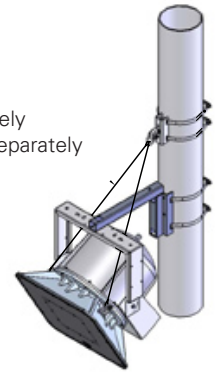

AH Series Application Guides

- Single AH Pole Mount 8", 12", & 15"
- Double AH Pole Mount 8", 12", & 15"
- Triple AH Pole Mount 8", 12", & 15"
- Safety Strap Install Guide
- AH/Pole Star Install Guide

Single Pole Mount Application

Double Pole Mount Application

Triple Pole Mount Application

Available Parts (Call for Availability)

Pole Mount Components

- AH-PM-BAND-20S 20" Pole Mount Band, 2"- 6" pole diameter, Contains 2 Bands
- AH-PM-BAND-30 30" Pole Mount Band, 6"- 8" pole diameter, Contains 2 Bands
- AH-PM-BAND-60 60" Pole Mount Band, 6"- 17" pole diameter, Contains 2 Bands
- AH-PM-BAND-90 90" Pole Mount Band, 6"- 27" pole diameter, Contains 2 Bands
- AH-PM-DA-24 Dual Adaptor, 24" extension
- AH-PM-DA-36 Dual Adaptor, 36" extension
- AH-PM-DA-48 Dual Adaptor, 48" extension
- AH-PM-MOUNT-6DOWN Pole Adaptor Bracket 2" - 6" pole diameter 150 lbs max., Support Bands sold separately
- AH-PM-MOUNT-6UP Pole Adaptor Bracket 6" or greater pole diameter 300 lbs max., Support Bands sold separately
- AH-PM-SA-12 Support Arm, 12" extension
- AH-PM-SA-18 Support Arm, 18" extension
- AH-PM-SA-24 Support Arm, 24" extension

Safety Anchor & Cables

- AH-PM-SAFETY-6DOWN Safety Anchor, for pole diameters 2" and up, Support Bands sold separately
- AH-CC-096-S Safety Cables Qty. 2, adjustable to 90° silver, galvanized
- AH-FC-030-S Pole Mnt Sfty Cable 30" Pr, X2 Shackles, X2 Tie Wrap
- AH-FC-033-S Pole Mnt Sfty Cable 33" Pr, X2 Shackles, X2 Tie Wrap
- AH-FC-043-S Pole Mnt Sfty Cable 43" Pr, X2 Shackles, X2 Tie Wrap
- AH-TB-025 Pole Mnt Safety Cable Eye To Eye Turnbuckle
- AH-SK-025-S Shackle Assembly