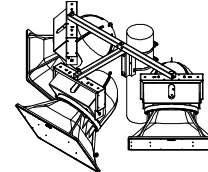

AH Series Application Guides

- Single AH Pole Mount 8", 12", & 15"
- Double AH Pole Mount 8", 12", & 15"
- Triple AH Pole Mount 8", 12", & 15"
- Safety Strap Install Guide
- AH/Pole Star Install Guide

Single Pole Mount Application

Double Pole Mount Application

Triple Pole Mount Application

Available Parts (Call for Availability)

Pole Mount Components

- AH-PM-BAND-20S 20" Pole Mount Band, 2"- 6" pole diameter, Contains 2 Bands
- AH-PM-BAND-30 30" Pole Mount Band, 6"- 8" pole diameter, Contains 2 Bands
- AH-PM-BAND-60 60" Pole Mount Band, 6"- 17" pole diameter, Contains 2 Bands
- AH-PM-BAND-90 90" Pole Mount Band, 6"- 27" pole diameter, Contains 2 Bands
- AH-PM-DA-24 Dual Adaptor, 24" extension
- AH-PM-DA-36 Dual Adaptor, 36" extension
- AH-PM-DA-48 Dual Adaptor, 48" extension
- AH-PM-MOUNT-6DOWN Pole Adaptor Bracket 2" - 6" pole diameter 150 lbs max., Support Bands sold separately
- AH-PM-MOUNT-6UP Pole Adaptor Bracket 6" or greater pole diameter 300 lbs max., Support Bands sold separately
- AH-PM-SA-12 Support Arm, 12" extension
- AH-PM-SA-18 Support Arm, 18" extension
- AH-PM-SA-24 Support Arm, 24" extension