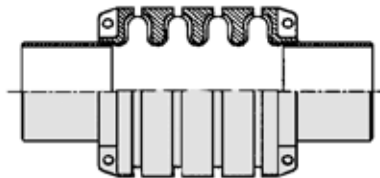

Working Temperature: 500°F

Test Pressure: 450 psi

End Fittings:

Flanges: ANSI B16.5

Weld Ends: A 53 / A 106

Bellows: Hydroformed T304 S/S

* 300 psi is the bellows rating. Flange rating must also be considered. Full vacuum rating.

Click the links below to jump to a particular product info table.

- [Flanged Ends – Single](#)
- [Weld Ends – Single](#)

FLANGED END

WELD END

Flanged Ends – Single

Part No	Nom size	No Corr	Compression Inches	OAL	Weight lbs	Max Working Pressure PSIG	Max Working Temp Deg F.	Max Test Pressure PSIG	Effective Area Sq In	Spring Rate lbs/inch	Spring Constant lbs/inch/cor	3D Drawing
MC01C15F0250	2-1/2"	1	0.375	7.25	28.00	300	500	450	21	2600	2600	CAD
MC02C15F0250		2	0.75	8.75	35.00	300	500	450	21	1300	2600	CAD
MC03C15F0250		3	1.125	10.38	42.00	300	500	450	21	867	2600	CAD
MC04C15F0250		4	1.5	12.00	49.00	300	500	450	21	650	2600	CAD
MC05C15F0250		5	1.875	13.63	57.00	300	500	450	21	520	2600	CAD
MC06C15F0250		6	2.25	15.25	64.00	300	500	450	21	433	2600	CAD
MC07C15F0250		7	2.625	16.88	72.00	300	500	450	21	371	2600	CAD
MC08C15F0250		8	3	18.50	80.00	300	500	450	21	325	2600	CAD
MC09C15F0250		9	3.375	20.25	88.00	300	500	450	21	289	2600	CAD
MC10C15F0250		10	3.75	21.75	95.00	300	500	450	21	260	2600	CAD
MC11C15F0250		11	4.125	23.13	103.00	300	500	450	21	236	2600	CAD
MC12C15F0250		12	4.5	24.75	110.00	300	500	450	21	217	2600	CAD
MC13C15F0250		13	4.875	26.38	118.00	300	500	450	21	200	2600	CAD
MC01C15F0300		1	0.375	7.25	28.00	300	500	450	21	2600	2600	CAD
MC02C15F0300		2	0.75	8.75	35.00	300	500	450	21	1300	2600	CAD
MC03C15F0300		3	1.125	10.38	42.00	300	500	450	21	867	2600	CAD